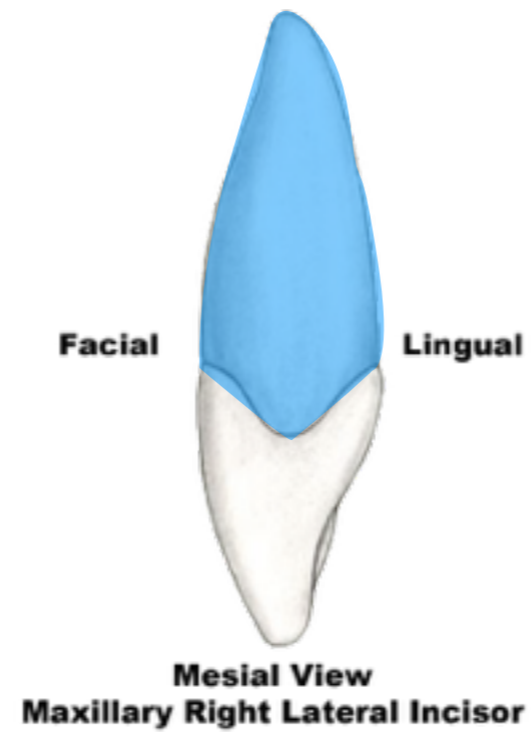

Anatomical Landmarks

Maxillary Right Lateral Incisor

anatomical crown

F.D.I. 12
Universal 7
Palmer 2

Anatomical Landmarks

Maxillary Right Lateral Incisor

cervical line or
cemento-enamel
junction or CEJ

F.D.I. 12
Universal 7
Palmer 2

Anatomical Landmarks

Maxillary Right Lateral Incisor

anatomical root

F.D.I. 12
Universal 7
Palmer 21

Anatomical Landmarks

Maxillary Right Lateral Incisor

mesiolabial lobe

F.D.I. 12
Universal 7
Palmer 2