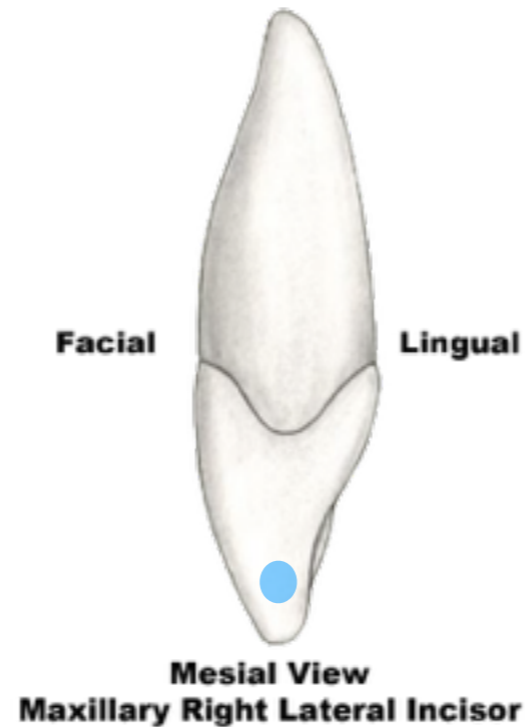

Anatomical Landmarks

Maxillary Right Lateral Incisor

anatomical crown

F.D.I. 12
Universal 7
Palmer 2

Anatomical Landmarks

Maxillary Right Lateral Incisor

cervical line or
cemento-enamel
junction or CEJ

F.D.I. 12
Universal 7
Palmer 2

Anatomical Landmarks

Maxillary Right Lateral Incisor

labial crest of
curvature

F.D.I. 12
Universal 7
Palmer 2

Anatomical Landmarks

Maxillary Right Lateral Incisor

lingual lobe

F.D.I. 12
Universal 7
Palmer 2

Anatomical Landmarks

Maxillary Right Lateral Incisor

lingual crest of
curvature

F.D.I. 12
Universal 7
Palmer 2

Anatomical Landmarks

Maxillary Right Lateral Incisor

mesial crest of
curvature

F.D.I. 12
Universal 7
Palmer 2

Anatomical Landmarks

Maxillary Right Lateral Incisor

mesial marginal ridge

F.D.I. 12
Universal 7
Palmer 2

Anatomical Landmarks

Maxillary Right Lateral Incisor

incisal ridge

F.D.I. 12
Universal 7
Palmer 2