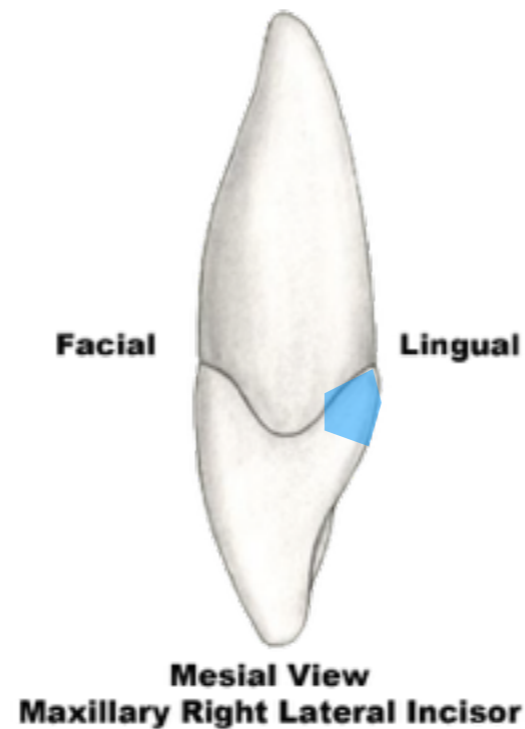

Anatomical Landmarks

Maxillary Right Lateral Incisor

anatomical crown

F.D.I. 12
Universal 7
Palmer 2

Anatomical Landmarks

Maxillary Right Lateral Incisor

cervical line or
cemento-enamel
junction or CEJ

F.D.I. 12
Universal 7
Palmer 2

Anatomical Landmarks

Maxillary Right Lateral Incisor

labial crest of
curvature

F.D.I. 12
Universal 7
Palmer 2

Anatomical Landmarks

Maxillary Right Lateral Incisor

lingual lobe

F.D.I. 12
Universal 7
Palmer 2

Anatomical Landmarks

Maxillary Right Lateral Incisor

lingual crest of
curvature

F.D.I. 12
Universal 7
Palmer 2

Anatomical Landmarks

Maxillary Right Lateral Incisor

mesial crest of
curvature

F.D.I. 12
Universal 7
Palmer 2