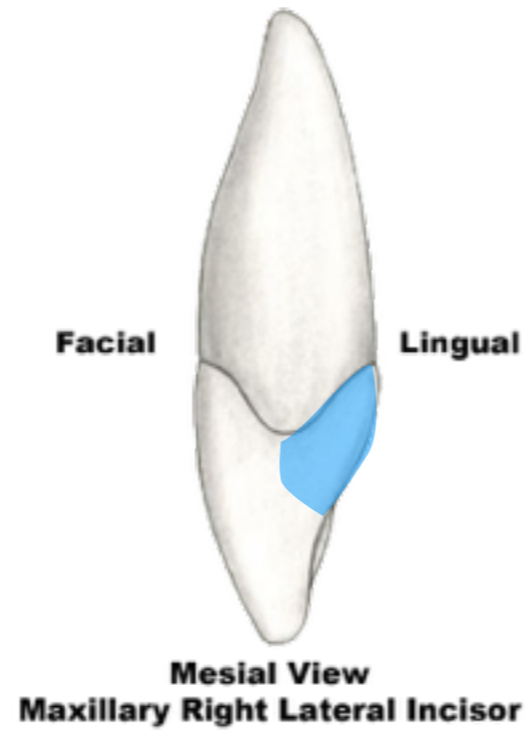

Anatomical Landmarks

Maxillary Right Lateral Incisor

anatomical crown

F.D.I. 12
Universal 7
Palmer 2

Anatomical Landmarks

Maxillary Right Lateral Incisor

cervical line or
cemento-enamel
junction or CEJ

F.D.I. 12
Universal 7
Palmer 2

Anatomical Landmarks

Maxillary Right Lateral Incisor

anatomical root

F.D.I. 12
Universal 7
Palmer 21

Anatomical Landmarks

Maxillary Right Lateral Incisor

mesiolabial lobe

F.D.I. 12
Universal 7
Palmer 2

Anatomical Landmarks

Maxillary Right Lateral Incisor

labial crest of
curvature

F.D.I. 12
Universal 7
Palmer 2

Anatomical Landmarks

Maxillary Right Lateral Incisor

lingual lobe

F.D.I. 12
Universal 7
Palmer 2

Anatomical Landmarks

Maxillary Right Lateral Incisor

lingual crest of
curvature

F.D.I. 12
Universal 7
Palmer 2

Anatomical Landmarks

Maxillary Right Lateral Incisor

mesial crest of
curvature

F.D.I. 12
Universal 7
Palmer 2