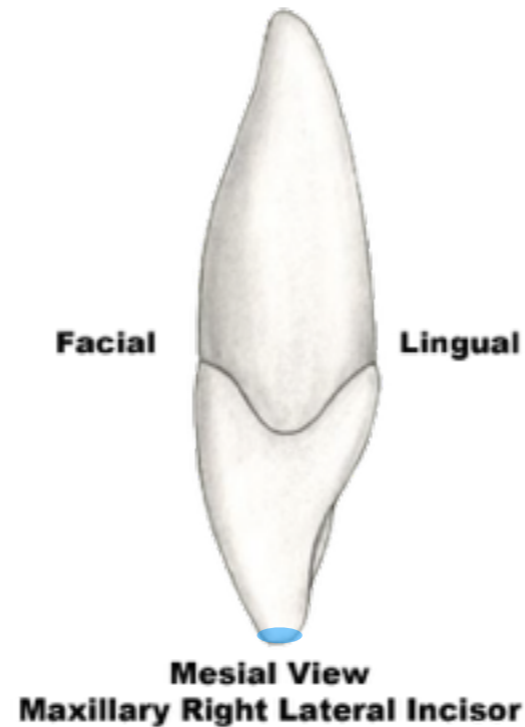

Anatomical Landmarks

Maxillary Right Lateral Incisor

anatomical crown

F.D.I. 12
Universal 7
Palmer 2

Anatomical Landmarks

Maxillary Right Lateral Incisor

cervical line or
cemento-enamel
junction or CEJ

F.D.I. 12
Universal 7
Palmer 2

Anatomical Landmarks

Maxillary Right Lateral Incisor

lingual crest of
curvature

F.D.I. 12
Universal 7
Palmer 2

Anatomical Landmarks

Maxillary Right Lateral Incisor

mesial crest of
curvature

F.D.I. 12
Universal 7
Palmer 2

Anatomical Landmarks

Maxillary Right Lateral Incisor

mesial marginal ridge

F.D.I. 12
Universal 7
Palmer 2

Anatomical Landmarks

Maxillary Right Lateral Incisor

incisal ridge

F.D.I. 12
Universal 7
Palmer 2