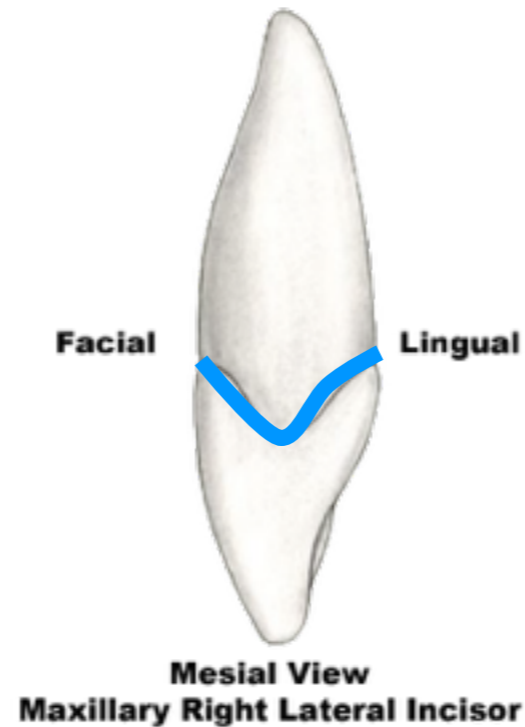

Anatomical Landmarks

Maxillary Right Lateral Incisor

anatomical crown

F.D.I. 12
Universal 7
Palmer 2

Anatomical Landmarks

Maxillary Right Lateral Incisor

cervical line or
cemento-enamel
junction or CEJ

F.D.I. 12
Universal 7
Palmer 2

Anatomical Landmarks

Maxillary Right Lateral Incisor

anatomical root

F.D.I. 12
Universal 7
Palmer 21

Anatomical Landmarks

Maxillary Right Lateral Incisor

mesiolabial lobe

F.D.I. 12
Universal 7
Palmer 2