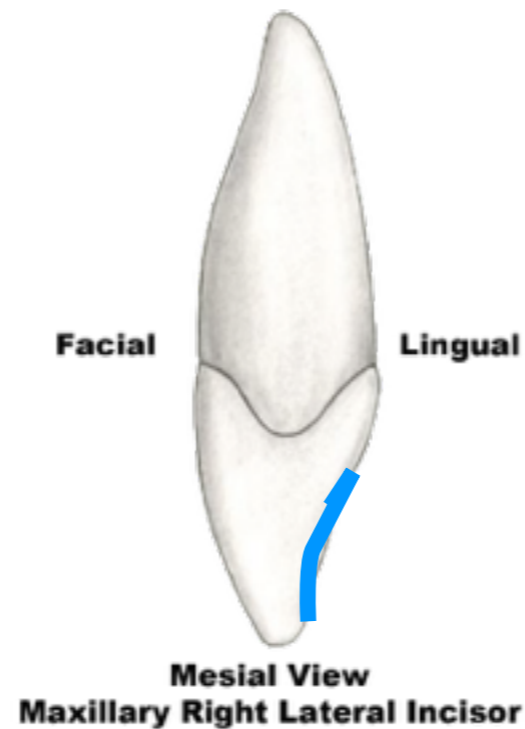

Anatomical Landmarks

Maxillary Right Lateral Incisor

anatomical crown

F.D.I. 12
Universal 7
Palmer 2

Anatomical Landmarks

Maxillary Right Lateral Incisor

cervical line or
cemento-enamel
junction or CEJ

F.D.I. 12
Universal 7
Palmer 2

Anatomical Landmarks

Maxillary Right Lateral Incisor

labial crest of
curvature

F.D.I. 12
Universal 7
Palmer 2

Anatomical Landmarks

Maxillary Right Lateral Incisor

lingual lobe

F.D.I. 12
Universal 7
Palmer 2

Anatomical Landmarks

Maxillary Right Lateral Incisor

lingual crest of
curvature

F.D.I. 12
Universal 7
Palmer 2

Anatomical Landmarks

Maxillary Right Lateral Incisor

mesial crest of
curvature

F.D.I. 12
Universal 7
Palmer 2

Anatomical Landmarks

Maxillary Right Lateral Incisor

mesial marginal ridge

F.D.I. 12
Universal 7
Palmer 2

Anatomical Landmarks

Maxillary Right Lateral Incisor

incisal ridge

F.D.I. 12
Universal 7
Palmer 2