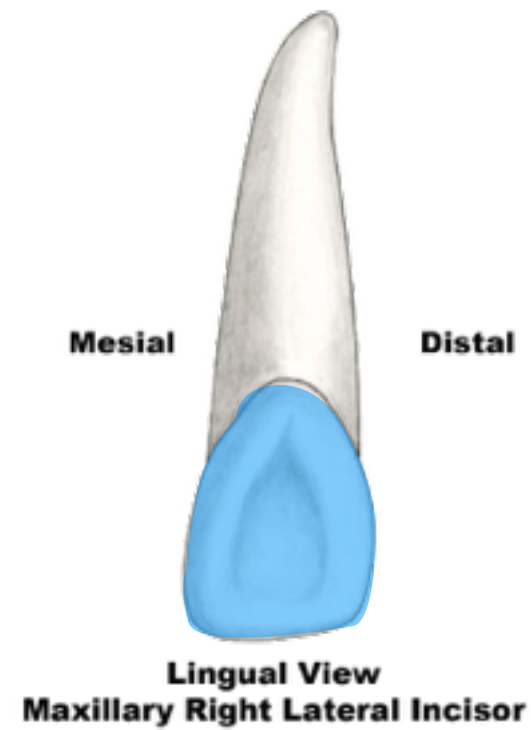

Anatomical Landmarks

Maxillary Right Lateral Incisor

anatomical crown

F.D.I. 12
Universal 7
Palmer 2

Anatomical Landmarks

Maxillary Right Lateral Incisor

**cervical line or
cemento-enamel
junction or CEJ**

F.D.I. 12
Universal 7
Palmer 2

Anatomical Landmarks

Maxillary Right Lateral Incisor

anatomical root

F.D.I. 12
Universal 7
Palmer 2

Anatomical Landmarks

Maxillary Right Lateral Incisor

apex of root

F.D.I. 12
Universal 7
Palmer 2