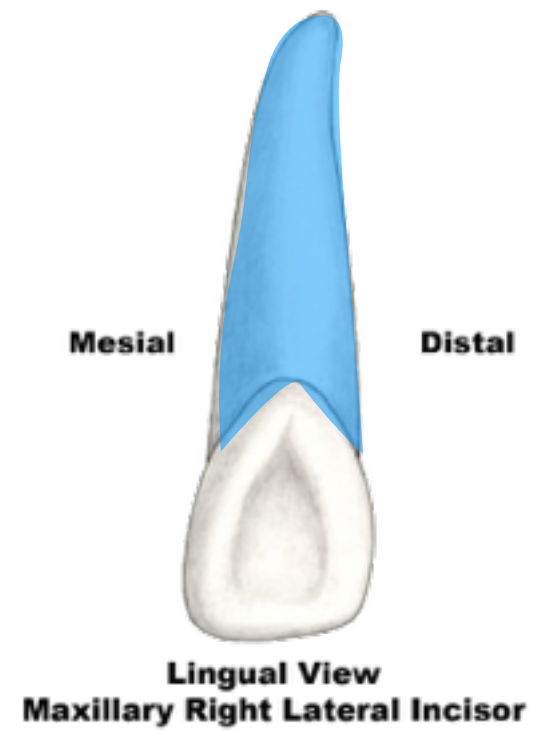

Anatomical Landmarks

Maxillary Right Lateral Incisor

anatomical crown

F.D.I. 12
Universal 7
Palmer 2

Anatomical Landmarks

Maxillary Right Lateral Incisor

**cervical line or
cemento-enamel
junction or CEJ**

F.D.I. 12
Universal 7
Palmer 2

Anatomical Landmarks

Maxillary Right Lateral Incisor

anatomical root

F.D.I. 12
Universal 7
Palmer 2

Anatomical Landmarks

Maxillary Right Lateral Incisor

apex of root

F.D.I. 12
Universal 7
Palmer 2