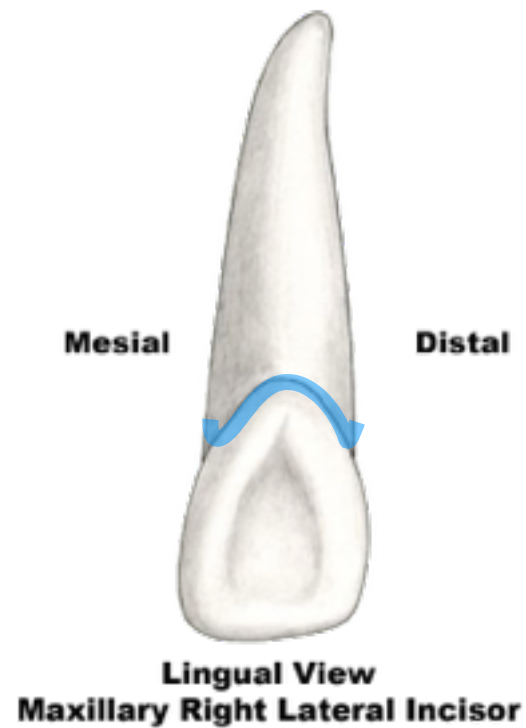

Anatomical Landmarks

Maxillary Right Lateral Incisor

anatomical crown

F.D.I. 12
Universal 7
Palmer 2

Anatomical Landmarks

Maxillary Right Lateral Incisor

**cervical line or
cemento-enamel
junction or CEJ**

F.D.I. 12
Universal 7
Palmer 2

Anatomical Landmarks

Maxillary Right Lateral Incisor

anatomical root

F.D.I. 12
Universal 7
Palmer 2

Anatomical Landmarks

Maxillary Right Lateral Incisor

apex of root

F.D.I. 12
Universal 7
Palmer 2