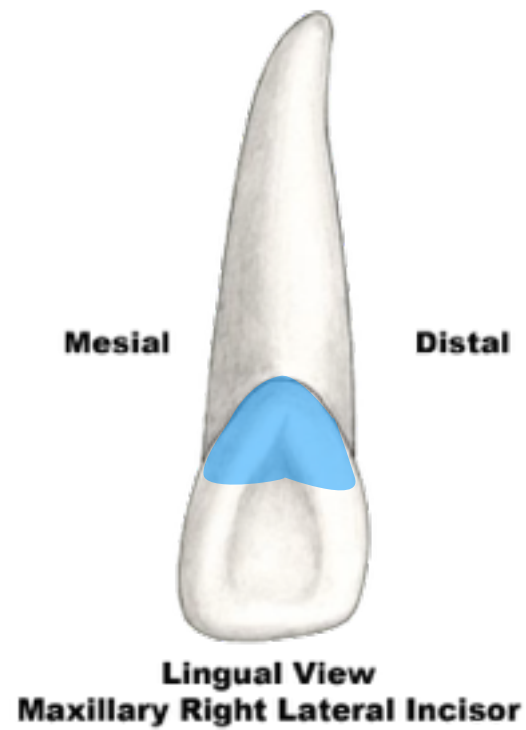

Anatomical Landmarks

Maxillary Right Lateral Incisor

cingulum

F.D.I. 12
Universal 7
Palmer 2