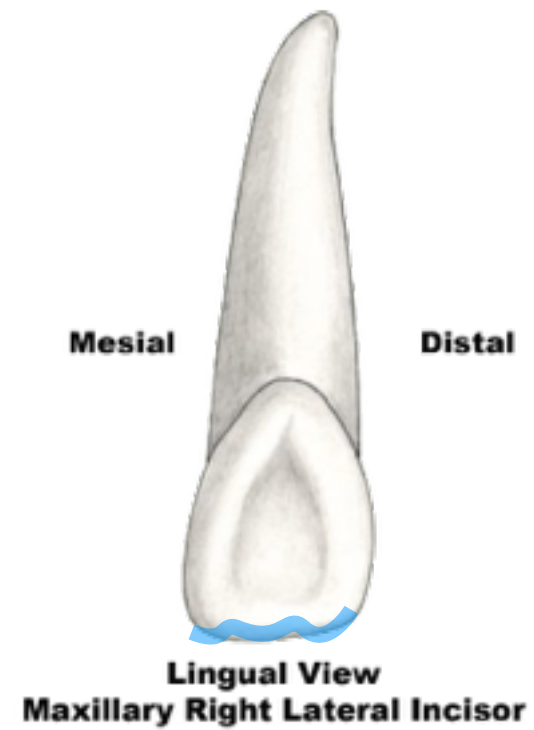

Anatomical Landmarks

Maxillary Right Lateral Incisor

anatomical crown

F.D.I. 12
Universal 7
Palmer 2

Anatomical Landmarks

Maxillary Right Lateral Incisor

**cervical line or
cemento-enamel
junction or CEJ**

F.D.I. 12
Universal 7
Palmer 2

Anatomical Landmarks

Maxillary Right Lateral Incisor

lingual fossa

F.D.I. 12
Universal 7
Palmer 2

Anatomical Landmarks

Maxillary Right Lateral Incisor

mesial crest of
curvature

F.D.I. 12
Universal 7
Palmer 2

Anatomical Landmarks

Maxillary Right Lateral Incisor

distal crest of
curvature

F.D.I. 12
Universal 7
Palmer 2

Anatomical Landmarks

Maxillary Right Lateral Incisor

incisal ridge

F.D.I. 12
Universal 7
Palmer 2