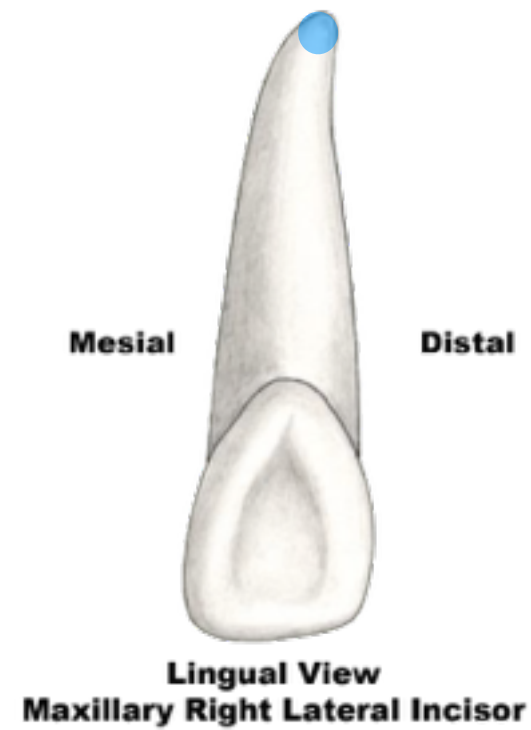

Anatomical Landmarks

Maxillary Right Lateral Incisor

anatomical crown

F.D.I. 12
Universal 7
Palmer 2

Anatomical Landmarks

Maxillary Right Lateral Incisor

**cervical line or
cemento-enamel
junction or CEJ**

F.D.I. 12
Universal 7
Palmer 2

Anatomical Landmarks

Maxillary Right Lateral Incisor

anatomical root

F.D.I. 12
Universal 7
Palmer 2

Anatomical Landmarks

Maxillary Right Lateral Incisor

apex of root

F.D.I. 12
Universal 7
Palmer 2

Anatomical Landmarks

Maxillary Right Lateral Incisor

mesial marginal ridge

F.D.I. 12
Universal 7
Palmer 2

Anatomical Landmarks

Maxillary Right Lateral Incisor

distal marginal ridge

F.D.I. 12
Universal 7
Palmer 2