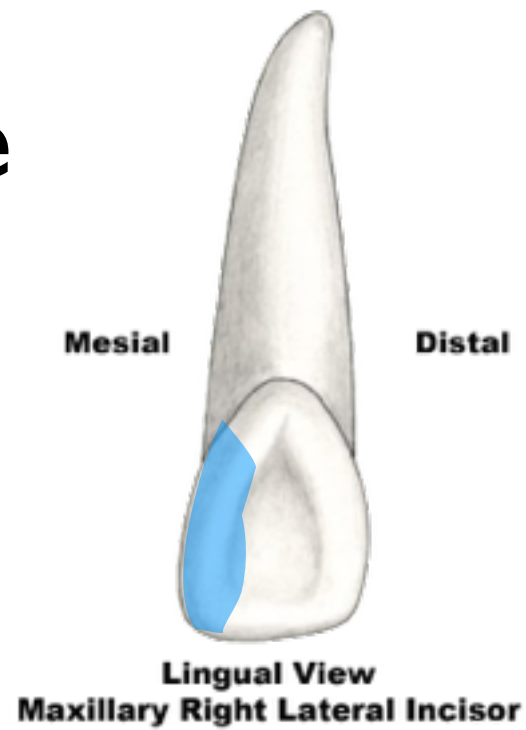

Anatomical Landmarks

Maxillary Right Lateral Incisor

mesial marginal ridge

F.D.I. 12
Universal 7
Palmer 2