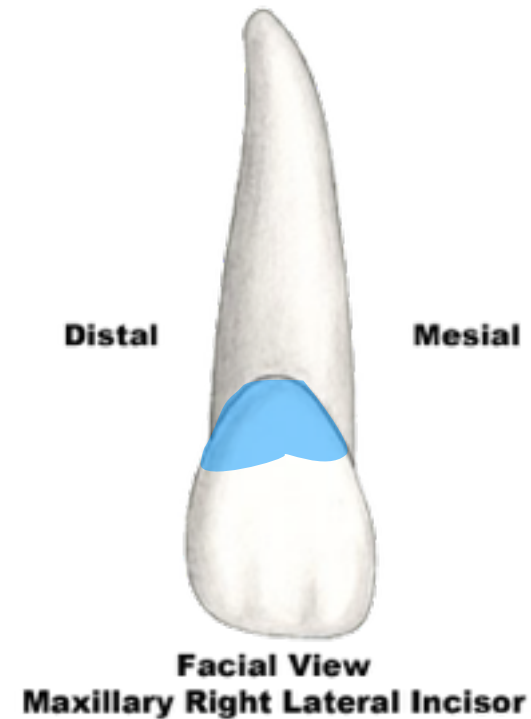

Anatomical Landmarks

Maxillary Right Lateral Incisor

anatomical crown

F.D.I. 12
Universal 7
Palmer 2

Anatomical Landmarks

Maxillary Right Lateral Incisor

cervical line or
cemento-enamel
junction or CEJ

F.D.I. 12
Universal 7
Palmer 2

Anatomical Landmarks

Maxillary Right Lateral Incisor

distolabial lobe

F.D.I. 12
Universal 7
Palmer 2

Anatomical Landmarks

Maxillary Right Lateral Incisor

labial crest of
curvature

F.D.I. 12
Universal 7
Palmer 2

Anatomical Landmarks

Maxillary Right Lateral Incisor

mesiolabial
developmental
depression

F.D.I. 12
Universal 7
Palmer 2

Anatomical Landmarks

Maxillary Right Lateral Incisor

distolabial
developmental
depression