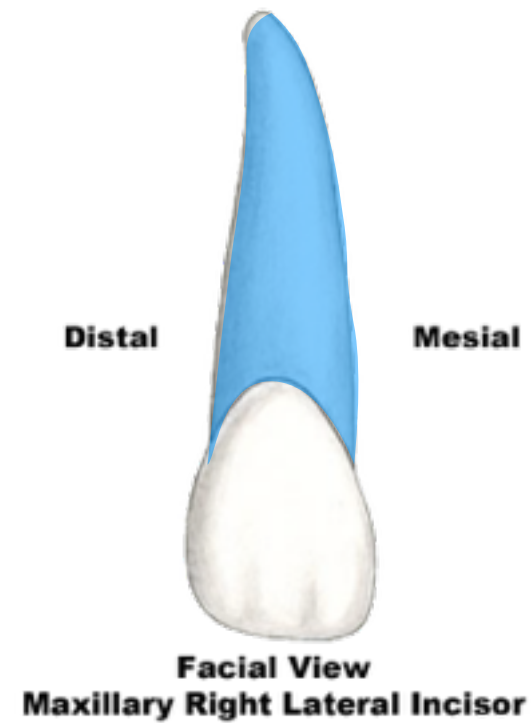

Anatomical Landmarks

Maxillary Right Lateral Incisor

anatomical crown

F.D.I. 12
Universal 7
Palmer 2

Anatomical Landmarks

Maxillary Right Lateral Incisor

cervical line or
cemento-enamel
junction or CEJ

F.D.I. 12
Universal 7
Palmer 2

Anatomical Landmarks

Maxillary Right Lateral Incisor

anatomical root

F.D.I. 12
Universal 7
Palmer 2

Anatomical Landmarks

Maxillary Right Lateral Incisor

apex of root

F.D.I. 12
Universal 7
Palmer 2