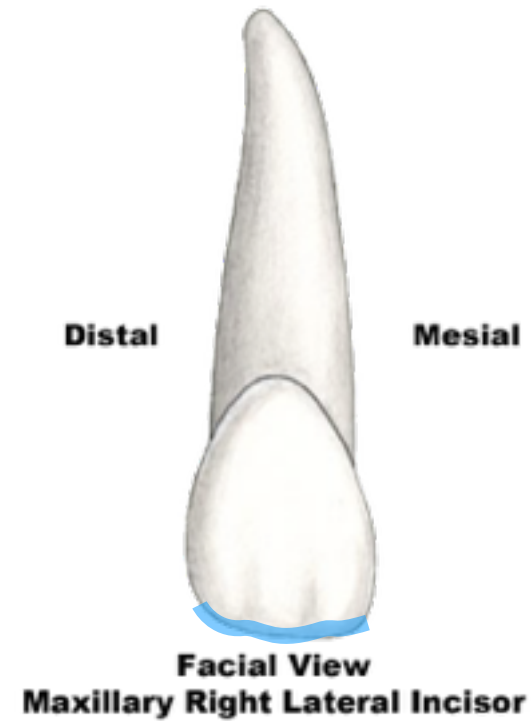

Anatomical Landmarks

Maxillary Right Lateral Incisor

anatomical crown

F.D.I. 12
Universal 7
Palmer 2

Anatomical Landmarks

Maxillary Right Lateral Incisor

cervical line or
cemento-enamel
junction or CEJ

F.D.I. 12
Universal 7
Palmer 2

Anatomical Landmarks

Maxillary Right Lateral Incisor

mesiolabial
developmental
depression

F.D.I. 12
Universal 7
Palmer 2

Anatomical Landmarks

Maxillary Right Lateral Incisor

distolabial
developmental
depression

F.D.I. 12
Universal 7
Palmer 2

Anatomical Landmarks

Maxillary Right Lateral Incisor

mesial crest of
curvature

F.D.I. 12
Universal 7
Palmer 2

Anatomical Landmarks

Maxillary Right Lateral Incisor

distal crest of
curvature

F.D.I. 12
Universal 7
Palmer 2

Anatomical Landmarks

Maxillary Right Lateral Incisor

incisal ridge

F.D.I. 12
Universal 7
Palmer 2