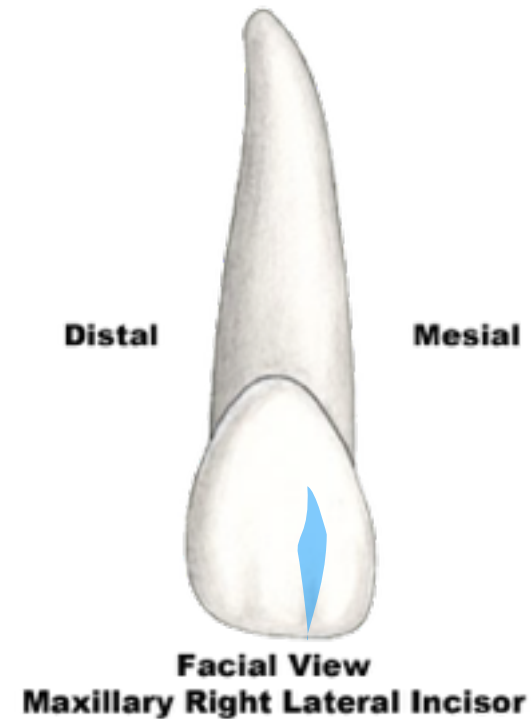

Anatomical Landmarks

Maxillary Right Lateral Incisor

anatomical crown

F.D.I. 12
Universal 7
Palmer 2

Anatomical Landmarks

Maxillary Right Lateral Incisor

cervical line or
cemento-enamel
junction or CEJ

F.D.I. 12
Universal 7
Palmer 2

Anatomical Landmarks

Maxillary Right Lateral Incisor

distolabial lobe

F.D.I. 12
Universal 7
Palmer 2

Anatomical Landmarks

Maxillary Right Lateral Incisor

labial crest of
curvature

F.D.I. 12
Universal 7
Palmer 2

Anatomical Landmarks

Maxillary Right Lateral Incisor

mesiolabial
developmental
depression

F.D.I. 12
Universal 7
Palmer 2

Anatomical Landmarks

Maxillary Right Lateral Incisor

distolabial
developmental
depression