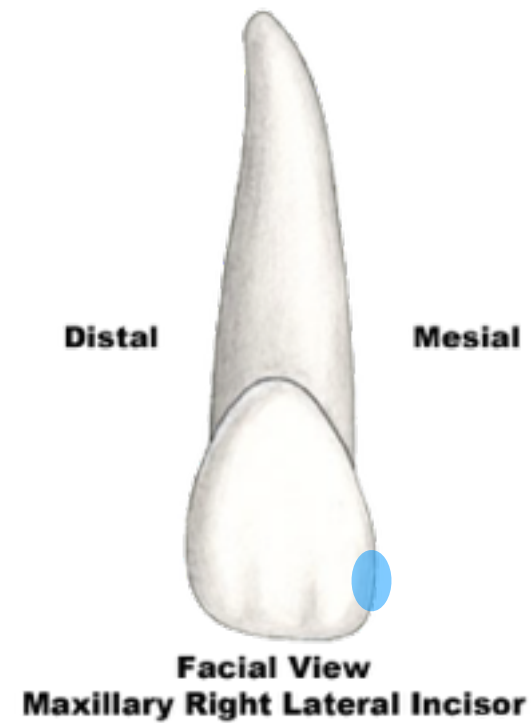

Anatomical Landmarks

Maxillary Right Lateral Incisor

anatomical crown

F.D.I. 12
Universal 7
Palmer 2

Anatomical Landmarks

Maxillary Right Lateral Incisor

cervical line or
cemento-enamel
junction or CEJ

F.D.I. 12
Universal 7
Palmer 2

Anatomical Landmarks

Maxillary Right Lateral Incisor

mesiolabial
developmental
depression

F.D.I. 12
Universal 7
Palmer 2

Anatomical Landmarks

Maxillary Right Lateral Incisor

distolabial
developmental
depression

F.D.I. 12
Universal 7
Palmer 2

Anatomical Landmarks

Maxillary Right Lateral Incisor

mesial crest of
curvature

F.D.I. 12
Universal 7
Palmer 2

Anatomical Landmarks

Maxillary Right Lateral Incisor

distal crest of
curvature