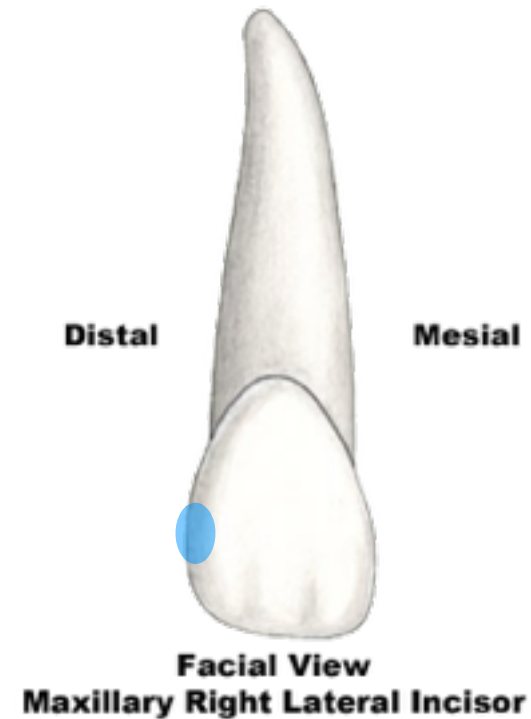

Anatomical Landmarks

Maxillary Right Lateral Incisor

anatomical crown

F.D.I. 12
Universal 7
Palmer 2

Anatomical Landmarks

Maxillary Right Lateral Incisor

cervical line or
cemento-enamel
junction or CEJ

F.D.I. 12
Universal 7
Palmer 2

Anatomical Landmarks

Maxillary Right Lateral Incisor

mesiolabial
developmental
depression

F.D.I. 12
Universal 7
Palmer 2

Anatomical Landmarks

Maxillary Right Lateral Incisor

distolabial
developmental
depression

F.D.I. 12
Universal 7
Palmer 2

Anatomical Landmarks

Maxillary Right Lateral Incisor

mesial crest of
curvature

F.D.I. 12
Universal 7
Palmer 2

Anatomical Landmarks

Maxillary Right Lateral Incisor

distal crest of
curvature

F.D.I. 12
Universal 7
Palmer 2

Anatomical Landmarks

Maxillary Right Lateral Incisor

incisal ridge

F.D.I. 12
Universal 7
Palmer 2