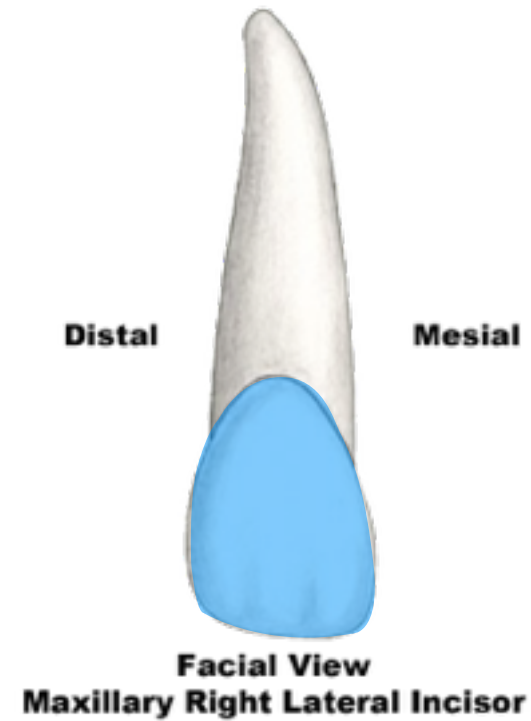

Anatomical Landmarks

Maxillary Right Lateral Incisor

anatomical crown

F.D.I. 12
Universal 7
Palmer 2

Anatomical Landmarks

Maxillary Right Lateral Incisor

cervical line or
cemento-enamel
junction or CEJ

F.D.I. 12
Universal 7
Palmer 2

Anatomical Landmarks

Maxillary Right Lateral Incisor

anatomical root

F.D.I. 12
Universal 7
Palmer 2

Anatomical Landmarks

Maxillary Right Lateral Incisor

apex of root

F.D.I. 12
Universal 7
Palmer 2