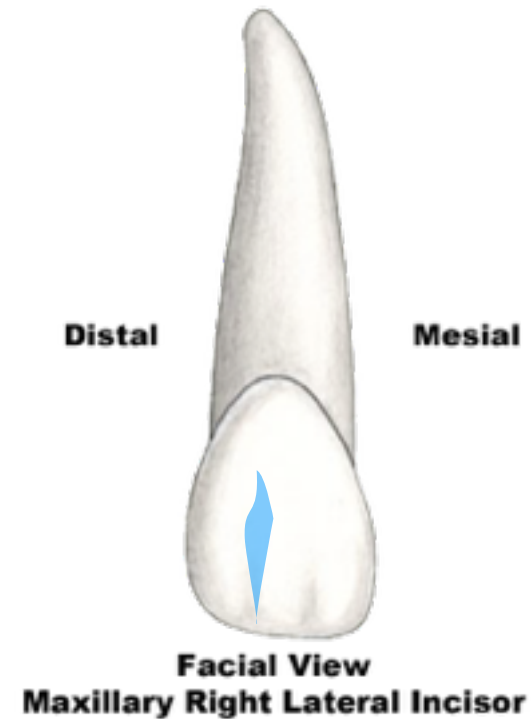

Anatomical Landmarks

Maxillary Right Lateral Incisor

anatomical crown

F.D.I. 12
Universal 7
Palmer 2

Anatomical Landmarks

Maxillary Right Lateral Incisor

cervical line or
cemento-enamel
junction or CEJ

F.D.I. 12
Universal 7
Palmer 2

Anatomical Landmarks

Maxillary Right Lateral Incisor

mesiolabial
developmental
depression

F.D.I. 12
Universal 7
Palmer 2

Anatomical Landmarks

Maxillary Right Lateral Incisor

distolabial
developmental
depression

F.D.I. 12
Universal 7
Palmer 2

Anatomical Landmarks

Maxillary Right Lateral Incisor

mesial crest of
curvature

F.D.I. 12
Universal 7
Palmer 2

Anatomical Landmarks

Maxillary Right Lateral Incisor

distal crest of
curvature