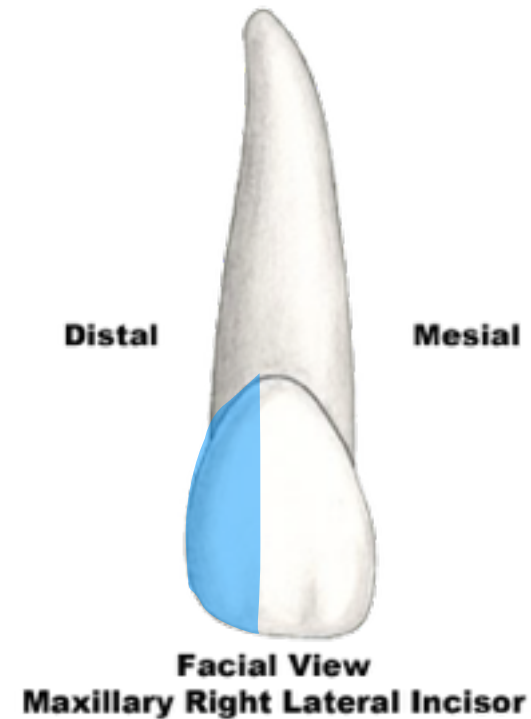

Anatomical Landmarks

Maxillary Right Lateral Incisor

anatomical crown

F.D.I. 12
Universal 7
Palmer 2

Anatomical Landmarks

Maxillary Right Lateral Incisor

cervical line or
cemento-enamel
junction or CEJ

F.D.I. 12
Universal 7
Palmer 2

Anatomical Landmarks

Maxillary Right Lateral Incisor

middle labial lobe

F.D.I. 12
Universal 7
Palmer 2

Anatomical Landmarks

Maxillary Right Lateral Incisor

mesiolabial lobe

F.D.I. 12
Universal 7
Palmer 2

Anatomical Landmarks

Maxillary Right Lateral Incisor

distolabial lobe

F.D.I. 12
Universal 7
Palmer 2

Anatomical Landmarks

Maxillary Right Lateral Incisor

labial crest of
curvature

F.D.I. 12
Universal 7
Palmer 2

Anatomical Landmarks

Maxillary Right Lateral Incisor

mesiolabial
developmental
depression

F.D.I. 12
Universal 7
Palmer 2

Anatomical Landmarks

Maxillary Right Lateral Incisor

distolabial
developmental
depression