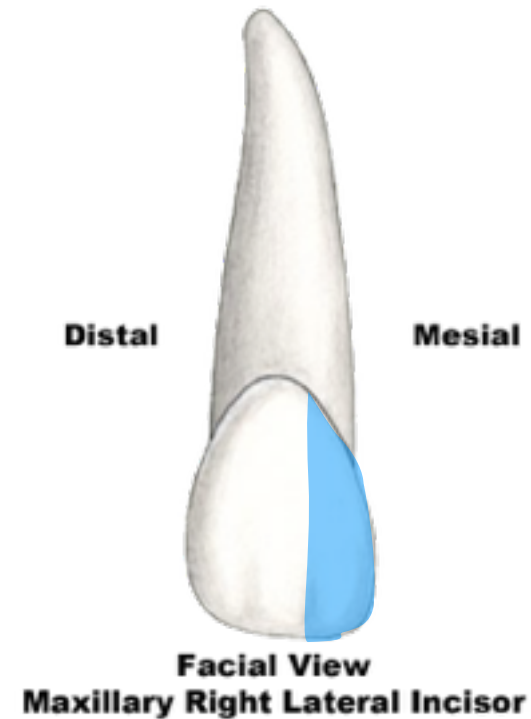

Anatomical Landmarks

Maxillary Right Lateral Incisor

anatomical crown

F.D.I. 12
Universal 7
Palmer 2

Anatomical Landmarks

Maxillary Right Lateral Incisor

cervical line or
cemento-enamel
junction or CEJ

F.D.I. 12
Universal 7
Palmer 2

Anatomical Landmarks

Maxillary Right Lateral Incisor

middle labial lobe

F.D.I. 12
Universal 7
Palmer 2

Anatomical Landmarks

Maxillary Right Lateral Incisor

mesiolabial lobe

F.D.I. 12
Universal 7
Palmer 2

Anatomical Landmarks

Maxillary Right Lateral Incisor

distolabial lobe

F.D.I. 12
Universal 7
Palmer 2

Anatomical Landmarks

Maxillary Right Lateral Incisor

labial crest of
curvature

F.D.I. 12
Universal 7
Palmer 2

Anatomical Landmarks

Maxillary Right Lateral Incisor

mesiolabial
developmental
depression

F.D.I. 12
Universal 7
Palmer 2

Anatomical Landmarks

Maxillary Right Lateral Incisor

distolabial
developmental
depression