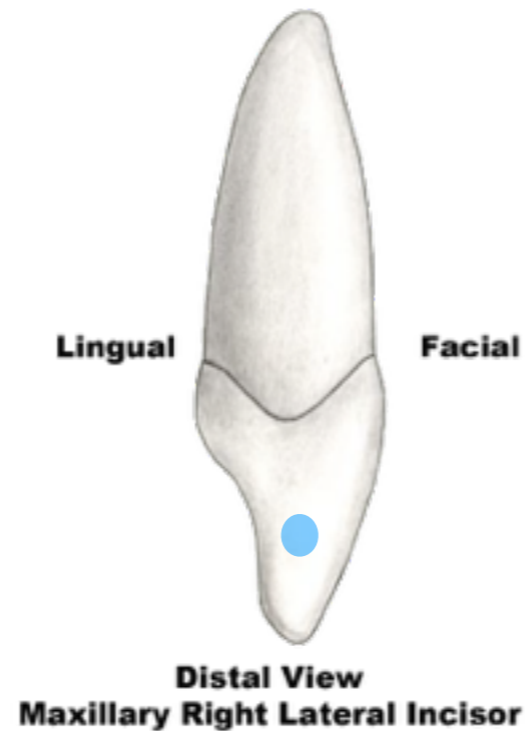

Anatomical Landmarks

Maxillary Right Lateral Incisor

anatomical crown

F.D.I. 12
Universal 7
Palmer 2

Anatomical Landmarks

Maxillary Right Lateral Incisor

cervical line or
cemento-enamel
junction or CEJ

F.D.I. 12
Universal 7
Palmer 2

Anatomical Landmarks

Maxillary Right Lateral Incisor

distolabial lobe

F.D.I. 12
Universal 7
Palmer 2

Anatomical Landmarks

Maxillary Right Lateral Incisor

labial crest of
curvature

F.D.I. 12
Universal 7
Palmer 2

Anatomical Landmarks

Maxillary Right Lateral Incisor

lingual lobe

F.D.I. 12
Universal 7
Palmer 2

Anatomical Landmarks

Maxillary Right Lateral Incisor

lingual crest of
curvature

F.D.I. 12
Universal 7
Palmer 2

Anatomical Landmarks

Maxillary Right Lateral Incisor

distal crest of
curvature

F.D.I. 12
Universal 7
Palmer 2

Anatomical Landmarks

Maxillary Right Lateral Incisor

distal marginal ridge

F.D.I. 12
Universal 7
Palmer 2