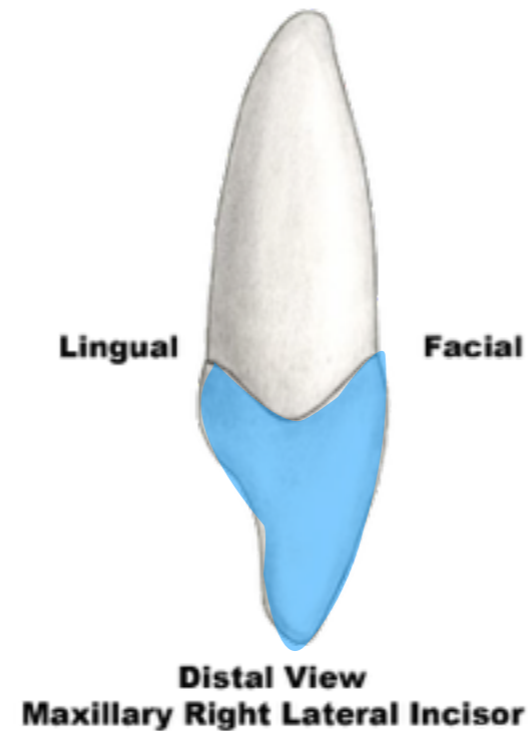

Anatomical Landmarks

Maxillary Right Lateral Incisor

anatomical crown

F.D.I. 12
Universal 7
Palmer 2

Anatomical Landmarks

Maxillary Right Lateral Incisor

cervical line or
cemento-enamel
junction or CEJ

F.D.I. 12
Universal 7
Palmer 2

Anatomical Landmarks

Maxillary Right Lateral Incisor

distolabial lobe

F.D.I. 12
Universal 7
Palmer 2

Anatomical Landmarks

Maxillary Right Lateral Incisor

labial crest of
curvature

F.D.I. 12
Universal 7
Palmer 2

Anatomical Landmarks

Maxillary Right Lateral Incisor

lingual lobe

F.D.I. 12
Universal 7
Palmer 2

Anatomical Landmarks

Maxillary Right Lateral Incisor

lingual crest of
curvature

F.D.I. 12
Universal 7
Palmer 2