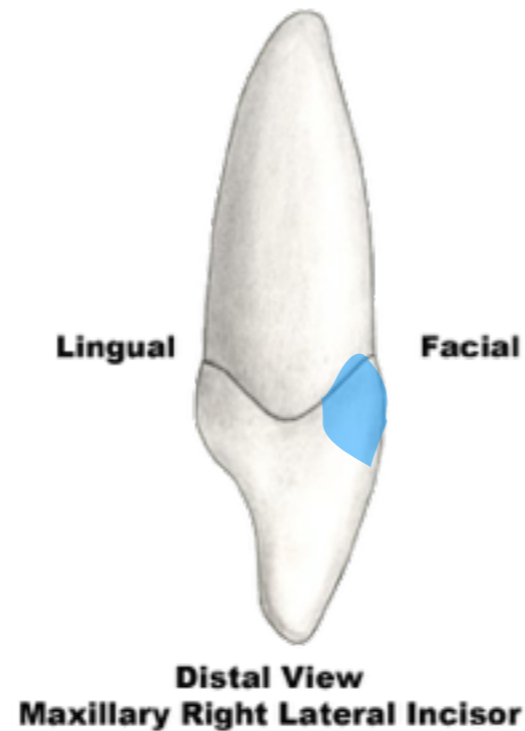

Anatomical Landmarks

Maxillary Right Lateral Incisor

anatomical crown

F.D.I. 12
Universal 7
Palmer 2

Anatomical Landmarks

Maxillary Right Lateral Incisor

cervical line or
cemento-enamel
junction or CEJ

F.D.I. 12
Universal 7
Palmer 2

Anatomical Landmarks

Maxillary Right Lateral Incisor

distolabial lobe

F.D.I. 12
Universal 7
Palmer 2

Anatomical Landmarks

Maxillary Right Lateral Incisor

labial crest of
curvature

F.D.I. 12
Universal 7
Palmer 2

Anatomical Landmarks

Maxillary Right Lateral Incisor

lingual lobe

F.D.I. 12
Universal 7
Palmer 2

Anatomical Landmarks

Maxillary Right Lateral Incisor

lingual crest of
curvature

F.D.I. 12
Universal 7
Palmer 2