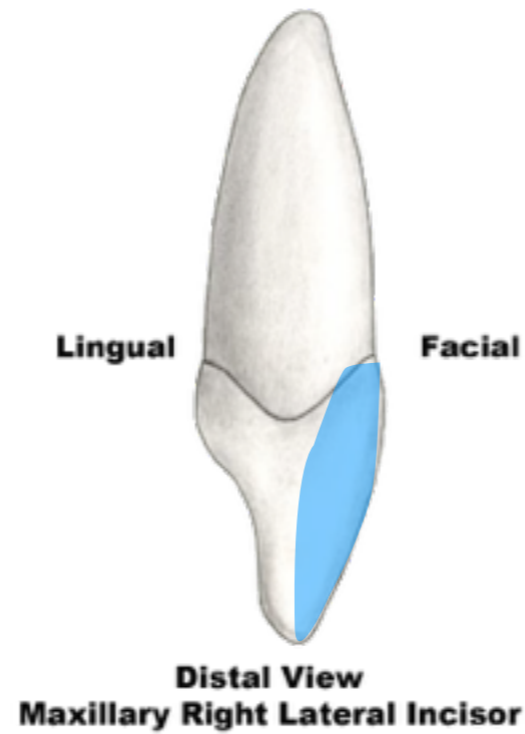

Anatomical Landmarks

Maxillary Right Lateral Incisor

anatomical crown

F.D.I. 12
Universal 7
Palmer 2

Anatomical Landmarks

Maxillary Right Lateral Incisor

cervical line or
cemento-enamel
junction or CEJ

F.D.I. 12
Universal 7
Palmer 2

Anatomical Landmarks

Maxillary Right Lateral Incisor

distolabial lobe

F.D.I. 12
Universal 7
Palmer 2

Anatomical Landmarks

Maxillary Right Lateral Incisor

labial crest of
curvature

F.D.I. 12
Universal 7
Palmer 2

Anatomical Landmarks

Maxillary Right Lateral Incisor

lingual lobe

F.D.I. 12
Universal 7
Palmer 2

Anatomical Landmarks

Maxillary Right Lateral Incisor

lingual crest of
curvature

F.D.I. 12
Universal 7
Palmer 2