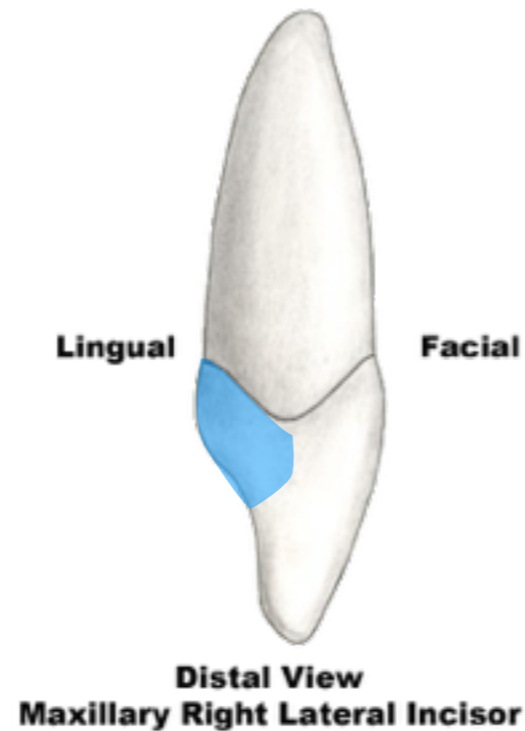

Anatomical Landmarks

Maxillary Right Lateral Incisor

anatomical crown

F.D.I. 12
Universal 7
Palmer 2

Anatomical Landmarks

Maxillary Right Lateral Incisor

cervical line or
cemento-enamel
junction or CEJ

F.D.I. 12
Universal 7
Palmer 2

Anatomical Landmarks

Maxillary Right Lateral Incisor

distolabial lobe

F.D.I. 12
Universal 7
Palmer 2

Anatomical Landmarks

Maxillary Right Lateral Incisor

labial crest of
curvature

F.D.I. 12
Universal 7
Palmer 2

Anatomical Landmarks

Maxillary Right Lateral Incisor

lingual lobe

F.D.I. 12
Universal 7
Palmer 2

Anatomical Landmarks

Maxillary Right Lateral Incisor

lingual crest of
curvature

F.D.I. 12
Universal 7
Palmer 2