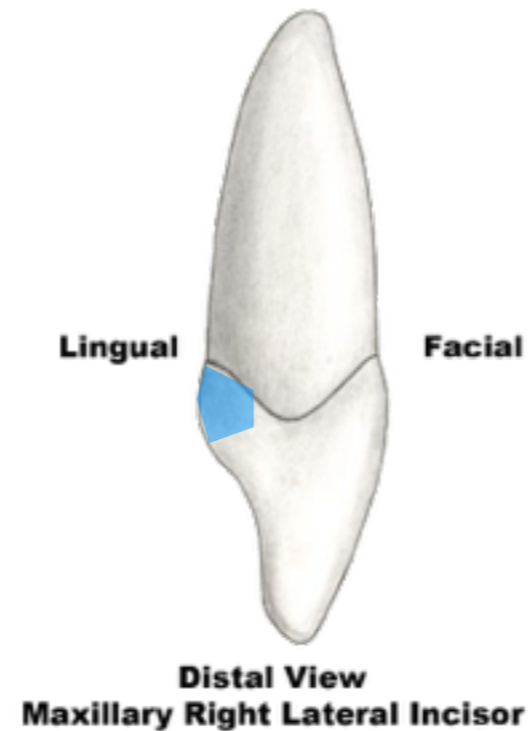

Anatomical Landmarks

Maxillary Right Lateral Incisor

anatomical crown

F.D.I. 12
Universal 7
Palmer 2

Anatomical Landmarks

Maxillary Right Lateral Incisor

cervical line or
cemento-enamel
junction or CEJ

F.D.I. 12
Universal 7
Palmer 2

Anatomical Landmarks

Maxillary Right Lateral Incisor

distolabial lobe

F.D.I. 12
Universal 7
Palmer 2

Anatomical Landmarks

Maxillary Right Lateral Incisor

labial crest of
curvature

F.D.I. 12
Universal 7
Palmer 2

Anatomical Landmarks

Maxillary Right Lateral Incisor

lingual lobe

F.D.I. 12
Universal 7
Palmer 2

Anatomical Landmarks

Maxillary Right Lateral Incisor

lingual crest of
curvature

F.D.I. 12
Universal 7
Palmer 2

Anatomical Landmarks

Maxillary Right Lateral Incisor

distal crest of
curvature

F.D.I. 12
Universal 7
Palmer 2

Anatomical Landmarks

Maxillary Right Lateral Incisor

distal marginal ridge

F.D.I. 12
Universal 7
Palmer 2