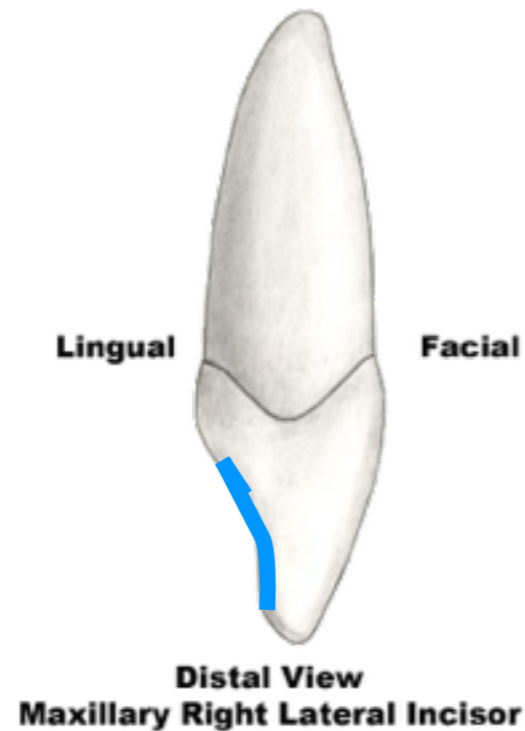

Anatomical Landmarks

Maxillary Right Lateral Incisor

anatomical crown

F.D.I. 12
Universal 7
Palmer 2

Anatomical Landmarks

Maxillary Right Lateral Incisor

cervical line or
cemento-enamel
junction or CEJ

F.D.I. 12
Universal 7
Palmer 2

Anatomical Landmarks

Maxillary Right Lateral Incisor

lingual lobe

F.D.I. 12
Universal 7
Palmer 2

Anatomical Landmarks

Maxillary Right Lateral Incisor

lingual crest of
curvature

F.D.I. 12
Universal 7
Palmer 2

Anatomical Landmarks

Maxillary Right Lateral Incisor

distal crest of
curvature

F.D.I. 12
Universal 7
Palmer 2

Anatomical Landmarks

Maxillary Right Lateral Incisor

distal marginal ridge

F.D.I. 12
Universal 7
Palmer 2

Anatomical Landmarks

Maxillary Right Lateral Incisor

incisal ridge

F.D.I. 12
Universal 7
Palmer 2