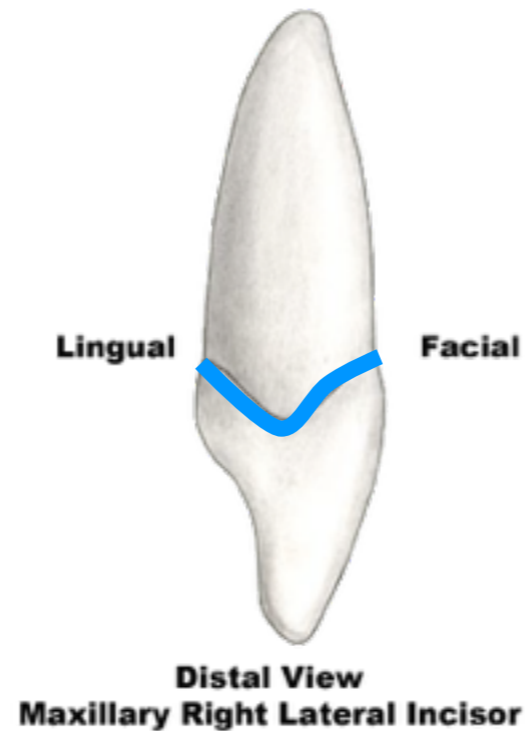

Anatomical Landmarks

Maxillary Right Lateral Incisor

anatomical crown

F.D.I. 12
Universal 7
Palmer 2

Anatomical Landmarks

Maxillary Right Lateral Incisor

cervical line or
cemento-enamel
junction or CEJ

F.D.I. 12
Universal 7
Palmer 2

Anatomical Landmarks

Maxillary Right Lateral Incisor

distolabial lobe

F.D.I. 12
Universal 7
Palmer 2

Anatomical Landmarks

Maxillary Right Lateral Incisor

labial crest of
curvature

F.D.I. 12
Universal 7
Palmer 2

Anatomical Landmarks

Maxillary Right Lateral Incisor

lingual lobe

F.D.I. 12
Universal 7
Palmer 2

Anatomical Landmarks

Maxillary Right Lateral Incisor

lingual crest of
curvature

F.D.I. 12
Universal 7
Palmer 2