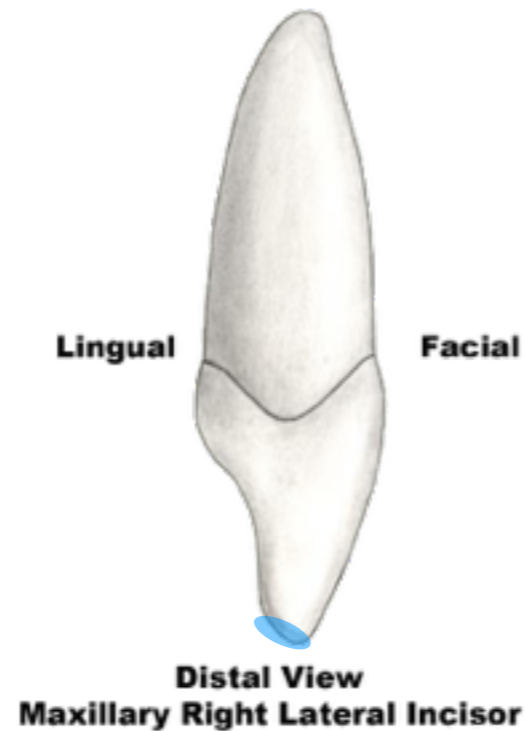

Anatomical Landmarks

Maxillary Right Lateral Incisor

anatomical crown

F.D.I. 12
Universal 7
Palmer 2

Anatomical Landmarks

Maxillary Right Lateral Incisor

cervical line or
cemento-enamel
junction or CEJ

F.D.I. 12
Universal 7
Palmer 2

Anatomical Landmarks

Maxillary Right Lateral Incisor

lingual lobe

F.D.I. 12
Universal 7
Palmer 2

Anatomical Landmarks

Maxillary Right Lateral Incisor

lingual crest of
curvature

F.D.I. 12
Universal 7
Palmer 2

Anatomical Landmarks

Maxillary Right Lateral Incisor

distal crest of
curvature

F.D.I. 12
Universal 7
Palmer 2

Anatomical Landmarks

Maxillary Right Lateral Incisor

distal marginal ridge

F.D.I. 12
Universal 7
Palmer 2

Anatomical Landmarks

Maxillary Right Lateral Incisor

incisal ridge

F.D.I. 12
Universal 7
Palmer 2