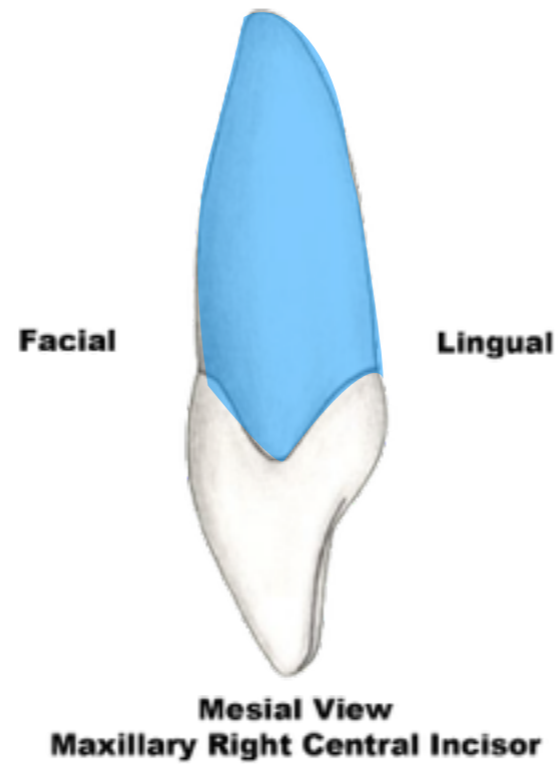

Anatomical Landmarks

Maxillary Right Central Incisor

cervical line or
cemento-enamel
junction or CEJ

F.D.I. 11
Universal 8
Palmer 11

Anatomical Landmarks

Maxillary Right Central Incisor

anatomical root

F.D.I. 11
Universal 8
Palmer 11

Anatomical Landmarks

Maxillary Right Central Incisor

mesiolabial lobe

F.D.I. 11
Universal 8
Palmer 11

Anatomical Landmarks

Maxillary Right Central Incisor

labial crest of
curvature

F.D.I. 11
Universal 8
Palmer 11

Anatomical Landmarks

Maxillary Right Central Incisor

lingual lobe

F.D.I. 11
Universal 8
Palmer 11

Anatomical Landmarks

Maxillary Right Central Incisor

lingual crest of
curvature

F.D.I. 11
Universal 8
Palmer 11

Anatomical Landmarks

Maxillary Right Central Incisor

mesial crest of
curvature

F.D.I. 11
Universal 8
Palmer 11

Anatomical Landmarks

Maxillary Right Central Incisor

mesial marginal ridge

F.D.I. 11
Universal 8
Palmer 11