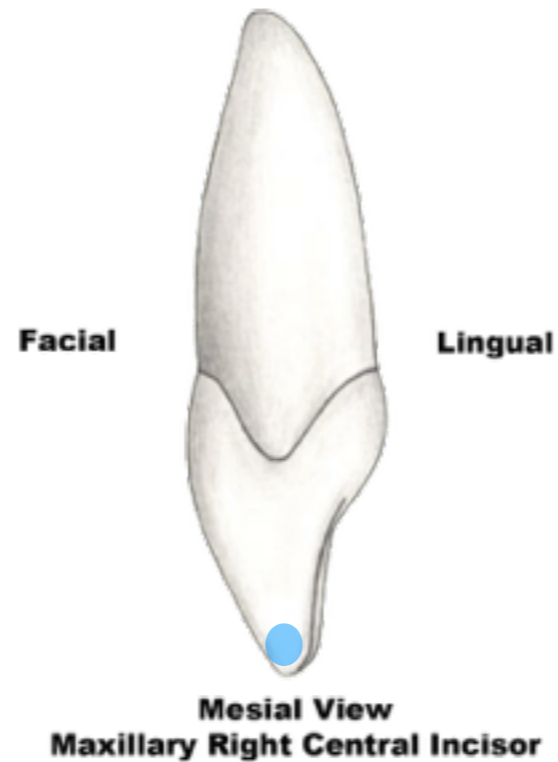

Anatomical Landmarks

Maxillary Right Central Incisor

cervical line or
cemento-enamel
junction or CEJ

F.D.I. 11
Universal 8
Palmer 11

Anatomical Landmarks

Maxillary Right Central Incisor

anatomical root

F.D.I. 11
Universal 8
Palmer 11

Anatomical Landmarks

Maxillary Right Central Incisor

mesiolabial lobe

F.D.I. 11
Universal 8
Palmer 11

Anatomical Landmarks

Maxillary Right Central Incisor

labial crest of
curvature

F.D.I. 11
Universal 8
Palmer 11

Anatomical Landmarks

Maxillary Right Central Incisor

lingual lobe

F.D.I. 11
Universal 8
Palmer 11

Anatomical Landmarks

Maxillary Right Central Incisor

lingual crest of
curvature

F.D.I. 11
Universal 8
Palmer 11

Anatomical Landmarks

Maxillary Right Central Incisor

mesial crest of
curvature

F.D.I. 11
Universal 8
Palmer 11

Anatomical Landmarks

Maxillary Right Central Incisor

mesial marginal ridge

F.D.I. 11
Universal 8
Palmer 11