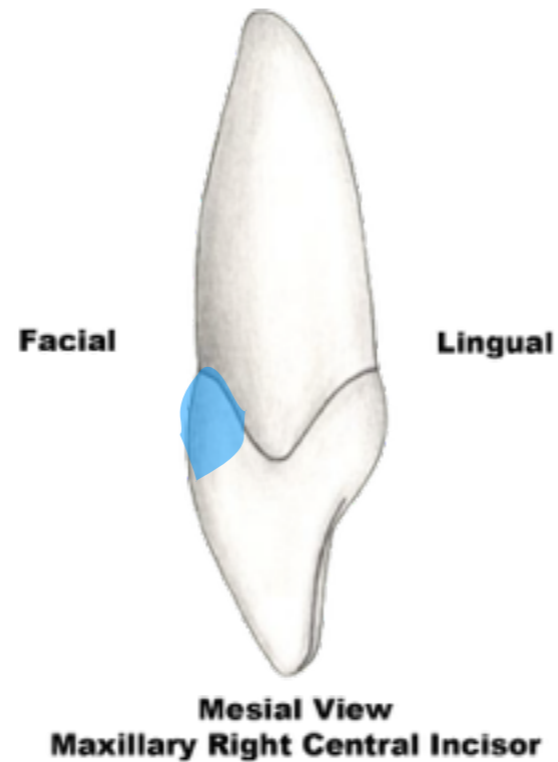

Anatomical Landmarks

Maxillary Right Central Incisor

cervical line or
cemento-enamel
junction or CEJ

F.D.I. 11
Universal 8
Palmer 11

Anatomical Landmarks

Maxillary Right Central Incisor

anatomical root

F.D.I. 11
Universal 8
Palmer 11

Anatomical Landmarks

Maxillary Right Central Incisor

mesiolabial lobe

F.D.I. 11
Universal 8
Palmer 11

Anatomical Landmarks

Maxillary Right Central Incisor

labial crest of
curvature

F.D.I. 11
Universal 8
Palmer 11

Anatomical Landmarks

Maxillary Right Central Incisor

lingual lobe

F.D.I. 11
Universal 8
Palmer 11

Anatomical Landmarks

Maxillary Right Central Incisor

lingual crest of
curvature

F.D.I. 11
Universal 8
Palmer 11

Anatomical Landmarks

Maxillary Right Central Incisor

mesial crest of
curvature

F.D.I. 11
Universal 8
Palmer 11

Anatomical Landmarks

Maxillary Right Central Incisor

mesial marginal ridge

F.D.I. 11
Universal 8
Palmer 11