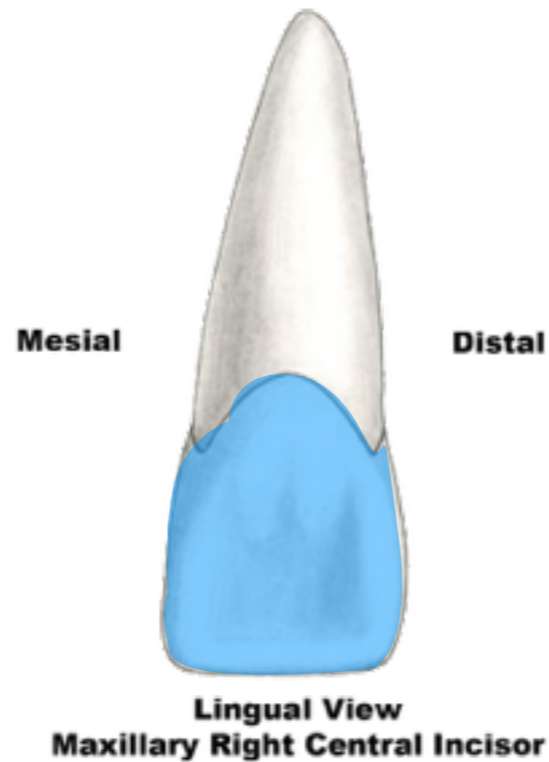

Anatomical Landmarks

Maxillary Right Central Incisor

anatomical crown

F.D.I. 11
Universal 8
Palmer 11

Anatomical Landmarks

Maxillary Right Central Incisor

cervical line or
cemento-enamel
junction or CEJ

F.D.I. 11
Universal 8
Palmer 11

Anatomical Landmarks

Maxillary Right Central Incisor

anatomical root

F.D.I. 11
Universal 8
Palmer 11

Anatomical Landmarks

Maxillary Right Central Incisor

apex of root

F.D.I. 11
Universal 8
Palmer 11