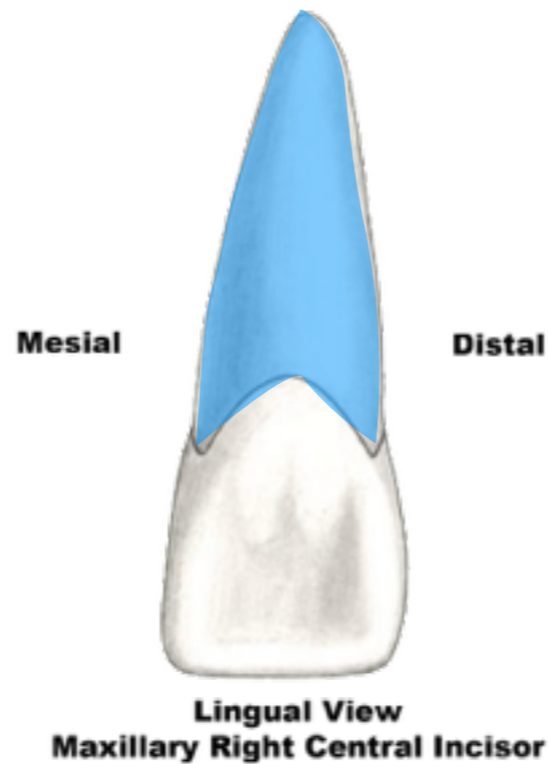

Anatomical Landmarks

Maxillary Right Central Incisor

anatomical crown

F.D.I. 11
Universal 8
Palmer 11

Anatomical Landmarks

Maxillary Right Central Incisor

cervical line or
cemento-enamel
junction or CEJ

F.D.I. 11
Universal 8
Palmer 11

Anatomical Landmarks

Maxillary Right Central Incisor

anatomical root

F.D.I. 11
Universal 8
Palmer 11

Anatomical Landmarks

Maxillary Right Central Incisor

apex of root

F.D.I. 11
Universal 8
Palmer 11