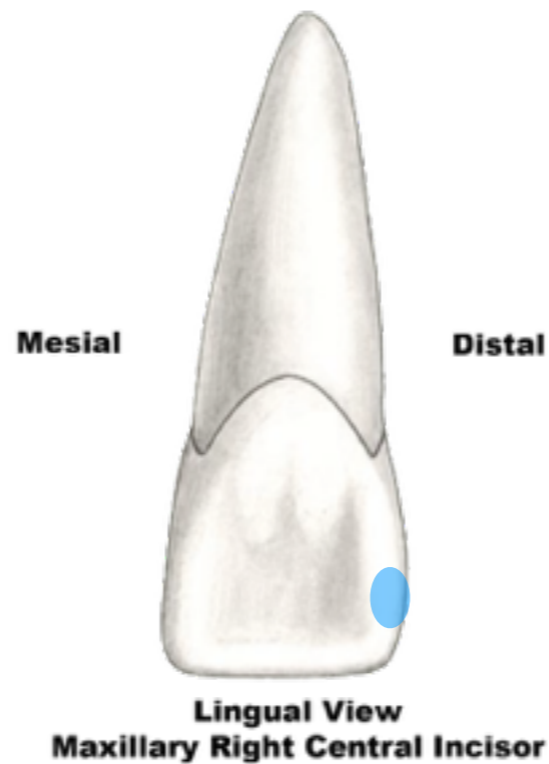

Anatomical Landmarks

Maxillary Right Central Incisor

anatomical crown

F.D.I. 11
Universal 8
Palmer 11

Anatomical Landmarks

Maxillary Right Central Incisor

cervical line or
cemento-enamel
junction or CEJ

F.D.I. 11
Universal 8
Palmer 11

Anatomical Landmarks

Maxillary Right Central Incisor

lingual fossa

F.D.I. 11
Universal 8
Palmer 11

Anatomical Landmarks

Maxillary Right Central Incisor

mesial crest of
curvature

F.D.I. 11
Universal 8
Palmer 11

Anatomical Landmarks

Maxillary Right Central Incisor

distal crest of
curvature

F.D.I. 11
Universal 8
Palmer 11

Anatomical Landmarks

Maxillary Right Central Incisor

incisal ridge

F.D.I. 11
Universal 8
Palmer 11