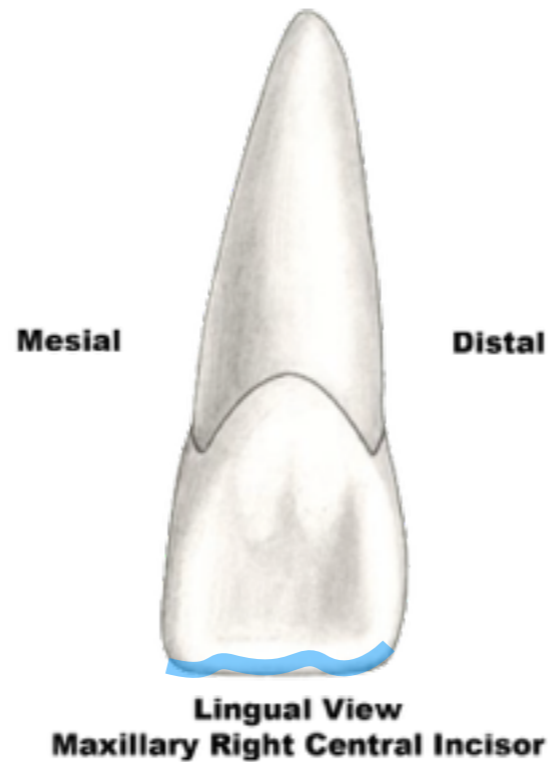

Anatomical Landmarks

Maxillary Right Central Incisor

anatomical crown

F.D.I. 11
Universal 8
Palmer 11

Anatomical Landmarks

Maxillary Right Central Incisor

cervical line or
cemento-enamel
junction or CEJ

F.D.I. 11
Universal 8
Palmer 11

Anatomical Landmarks

Maxillary Right Central Incisor

lingual fossa

F.D.I. 11
Universal 8
Palmer 11

Anatomical Landmarks

Maxillary Right Central Incisor

mesial crest of
curvature

F.D.I. 11
Universal 8
Palmer 11

Anatomical Landmarks

Maxillary Right Central Incisor

distal crest of
curvature

F.D.I. 11
Universal 8
Palmer 11

Anatomical Landmarks

Maxillary Right Central Incisor

incisal ridge

F.D.I. 11
Universal 8
Palmer 11