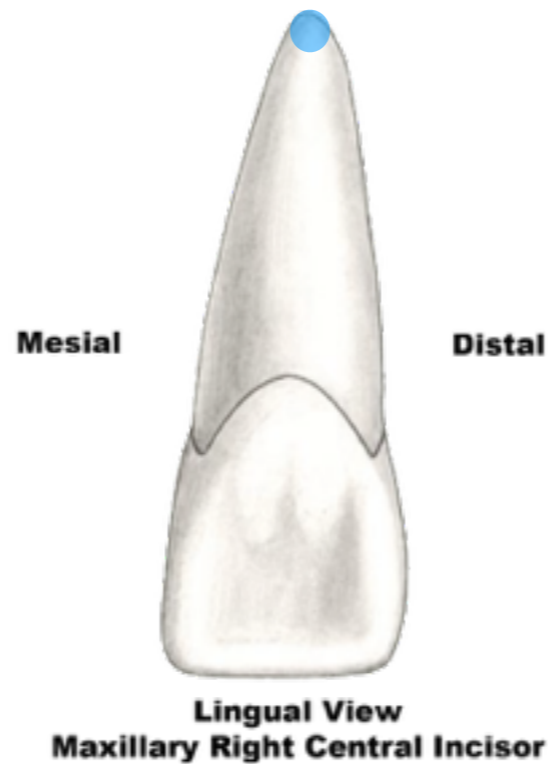

Anatomical Landmarks

Maxillary Right Central Incisor

anatomical crown

F.D.I. 11
Universal 8
Palmer 11

Anatomical Landmarks

Maxillary Right Central Incisor

cervical line or
cemento-enamel
junction or CEJ

F.D.I. 11
Universal 8
Palmer 11

Anatomical Landmarks

Maxillary Right Central Incisor

anatomical root

F.D.I. 11
Universal 8
Palmer 11

Anatomical Landmarks

Maxillary Right Central Incisor

apex of root

F.D.I. 11
Universal 8
Palmer 11

Anatomical Landmarks

Maxillary Right Central Incisor

mesial marginal ridge

F.D.I. 11
Universal 8
Palmer 11

Anatomical Landmarks

Maxillary Right Central Incisor

distal marginal ridge

F.D.I. 11
Universal 8
Palmer 11