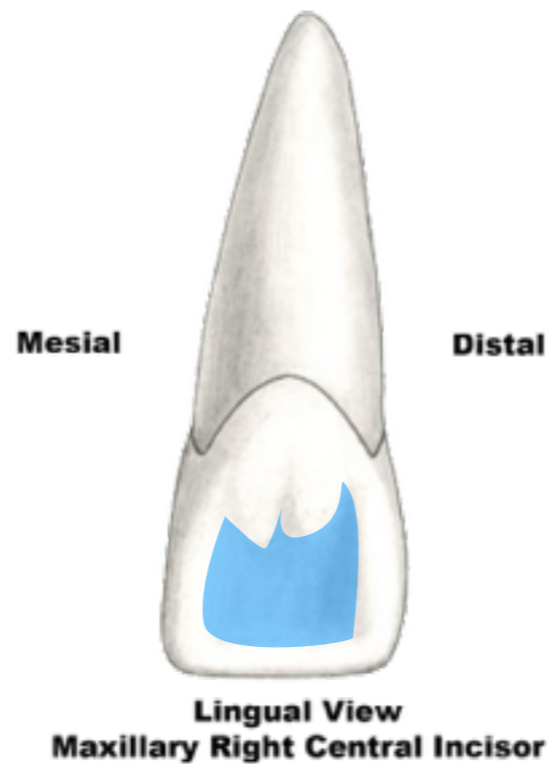

Anatomical Landmarks

Maxillary Right Central Incisor

anatomical crown

F.D.I. 11
Universal 8
Palmer 11

Anatomical Landmarks

Maxillary Right Central Incisor

cervical line or
cemento-enamel
junction or CEJ

F.D.I. 11
Universal 8
Palmer 11

Anatomical Landmarks

Maxillary Right Central Incisor

cingulum

F.D.I. 11
Universal 8
Palmer 11

Anatomical Landmarks

Maxillary Right Central Incisor

lingual ridge

F.D.I. 11
Universal 8
Palmer 11

Anatomical Landmarks

Maxillary Right Central Incisor

lingual fossa

F.D.I. 11
Universal 8
Palmer 11

Anatomical Landmarks

Maxillary Right Central Incisor

mesial crest of
curvature

F.D.I. 11
Universal 8
Palmer 11