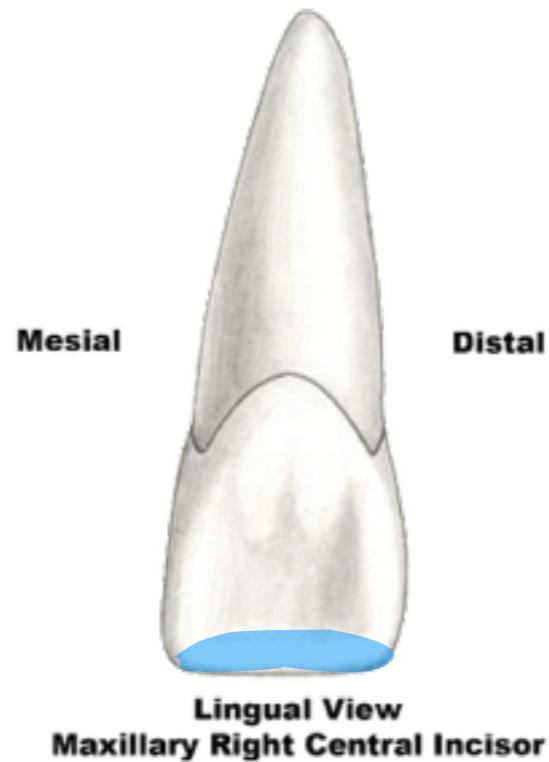

Anatomical Landmarks

Maxillary Right Central Incisor

anatomical crown

F.D.I. 11
Universal 8
Palmer 11

Anatomical Landmarks

Maxillary Right Central Incisor

cervical line or
cemento-enamel
junction or CEJ

F.D.I. 11
Universal 8
Palmer 11

Anatomical Landmarks

Maxillary Right Central Incisor

cingulum

F.D.I. 11
Universal 8
Palmer 11

Anatomical Landmarks

Maxillary Right Central Incisor

lingual ridge

F.D.I. 11
Universal 8
Palmer 11

Anatomical Landmarks

Maxillary Right Central Incisor

lingual fossa

F.D.I. 11
Universal 8
Palmer 11

Anatomical Landmarks

Maxillary Right Central Incisor

mesial crest of
curvature

F.D.I. 11
Universal 8
Palmer 11