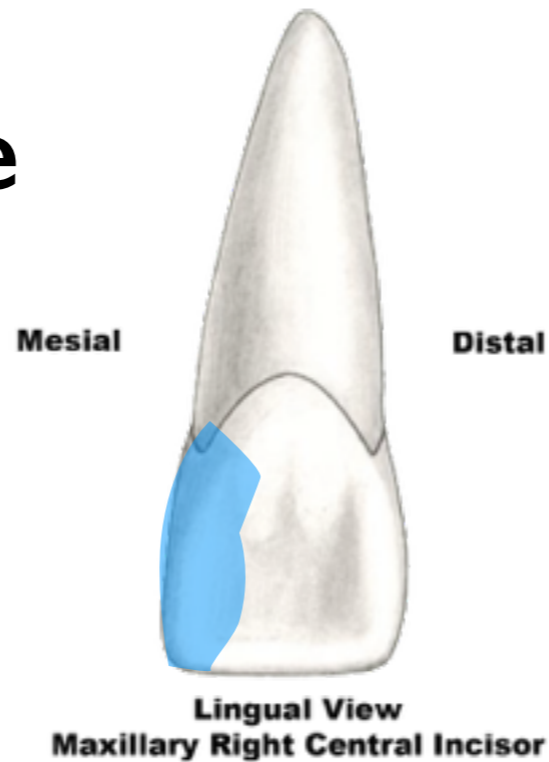

Anatomical Landmarks

Maxillary Right Central Incisor

anatomical crown

F.D.I. 11
Universal 8
Palmer 11

Anatomical Landmarks

Maxillary Right Central Incisor

cervical line or
cemento-enamel
junction or CEJ

F.D.I. 11
Universal 8
Palmer 11

Anatomical Landmarks

Maxillary Right Central Incisor

anatomical root

F.D.I. 11
Universal 8
Palmer 11

Anatomical Landmarks

Maxillary Right Central Incisor

apex of root

F.D.I. 11
Universal 8
Palmer 11

Anatomical Landmarks

Maxillary Right Central Incisor

mesial marginal ridge

F.D.I. 11
Universal 8
Palmer 11

Anatomical Landmarks

Maxillary Right Central Incisor

distal marginal ridge

F.D.I. 11
Universal 8
Palmer 11