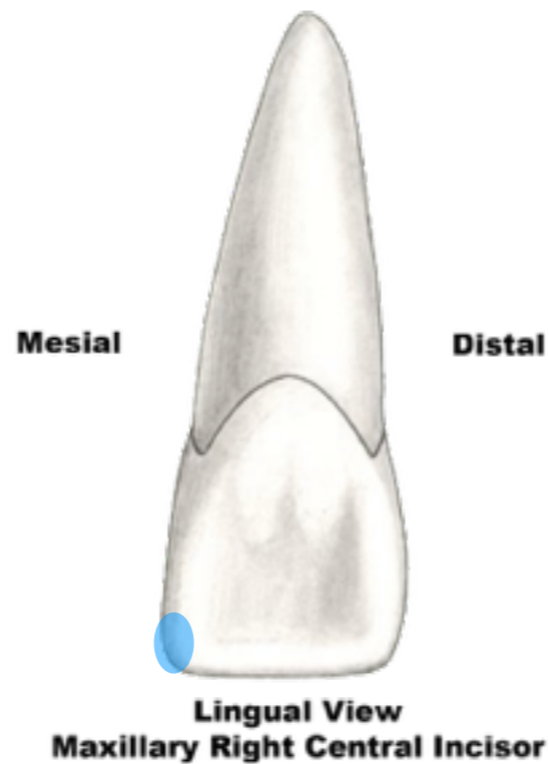

Anatomical Landmarks

Maxillary Right Central Incisor

anatomical crown

F.D.I. 11
Universal 8
Palmer 11

Anatomical Landmarks

Maxillary Right Central Incisor

cervical line or
cemento-enamel
junction or CEJ

F.D.I. 11
Universal 8
Palmer 11

Anatomical Landmarks

Maxillary Right Central Incisor

lingual fossa

F.D.I. 11
Universal 8
Palmer 11

Anatomical Landmarks

Maxillary Right Central Incisor

mesial crest of
curvature

F.D.I. 11
Universal 8
Palmer 11

Anatomical Landmarks

Maxillary Right Central Incisor

distal crest of
curvature

F.D.I. 11
Universal 8
Palmer 11

Anatomical Landmarks

Maxillary Right Central Incisor

incisal ridge

F.D.I. 11
Universal 8
Palmer 11