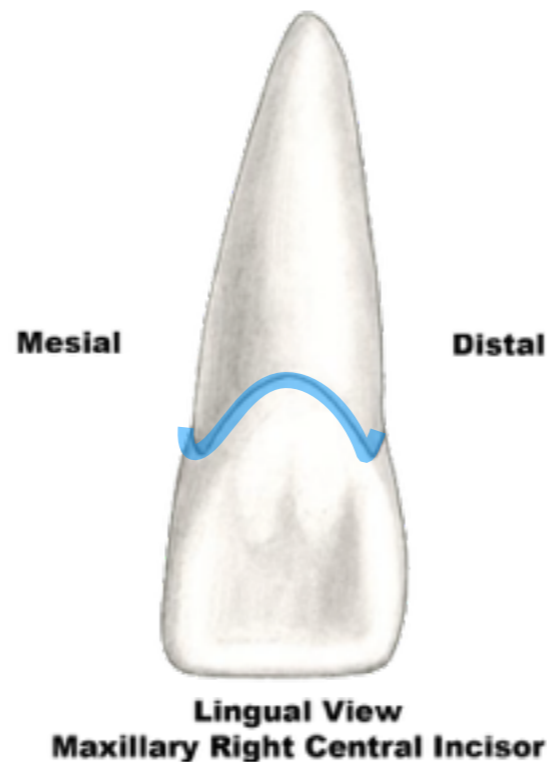

Anatomical Landmarks

Maxillary Right Central Incisor

anatomical crown

F.D.I. 11
Universal 8
Palmer 11

Anatomical Landmarks

Maxillary Right Central Incisor

cervical line or
cemento-enamel
junction or CEJ

F.D.I. 11
Universal 8
Palmer 11

Anatomical Landmarks

Maxillary Right Central Incisor

anatomical root

F.D.I. 11
Universal 8
Palmer 11

Anatomical Landmarks

Maxillary Right Central Incisor

apex of root

F.D.I. 11
Universal 8
Palmer 11