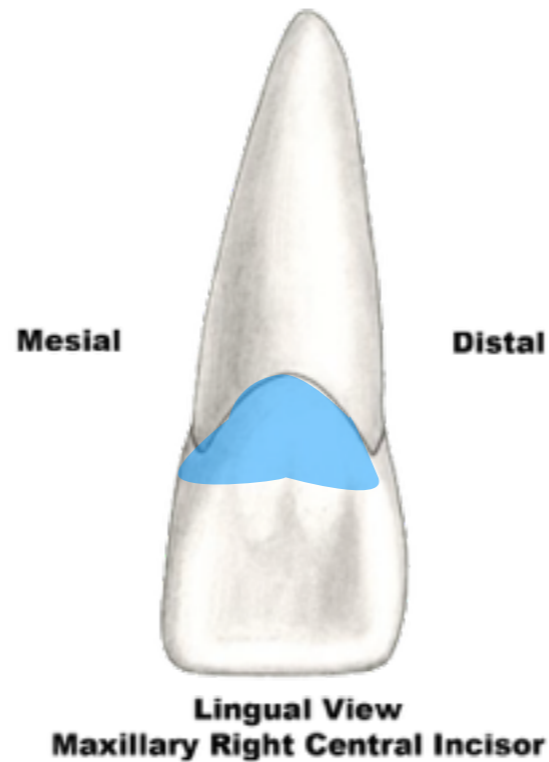

Anatomical Landmarks

Maxillary Right Central Incisor

cingulum

F.D.I. 11
Universal 8
Palmer 11