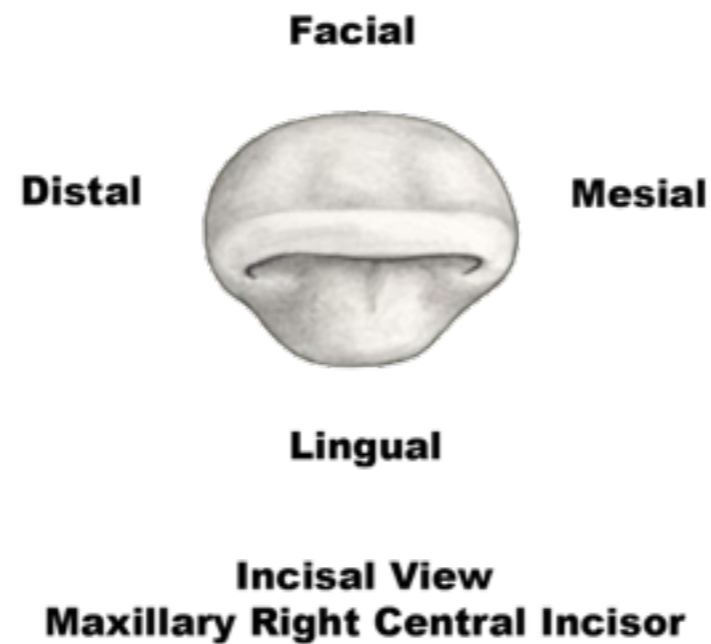

Anatomical Landmarks

Maxillary Right Central Incisor

anatomical crown

F.D.I. 11
Universal 8
Palmer 11

Anatomical Landmarks

Maxillary Right Central Incisor

anatomical crown

F.D.I. 11
Universal 8
Palmer 11

Anatomical Landmarks

Maxillary Right Central Incisor

middle labial lobe

F.D.I. | I
Universal 8
Palmer 1

Anatomical Landmarks

Maxillary Right Central Incisor

mesiolabial lobe

F.D.I. II
Universal 8
Palmer 11

Anatomical Landmarks

Maxillary Right Central Incisor

distolabial lobe

F.D.I. | I
Universal 8
Palmer 1

Anatomical Landmarks

Maxillary Right Central Incisor

mesiolabial
developmental
depression

F.D.I. 11
Universal 8
Palmer 11