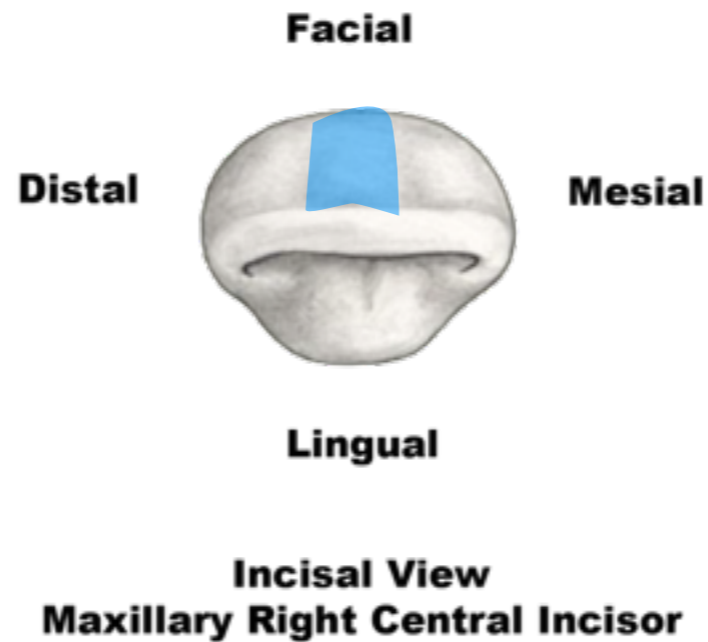

Anatomical Landmarks

Maxillary Right Central Incisor

anatomical crown

F.D.I. 11
Universal 8
Palmer 11

Anatomical Landmarks

Maxillary Right Central Incisor

anatomical crown

F.D.I. 11
Universal 8
Palmer 11

Anatomical Landmarks

Maxillary Right Central Incisor

middle labial lobe

F.D.I. | I
Universal 8
Palmer 1

Anatomical Landmarks

Maxillary Right Central Incisor

mesiolabial lobe

F.D.I. II
Universal 8
Palmer 11

Anatomical Landmarks

Maxillary Right Central Incisor

distolabial lobe

F.D.I. | I
Universal 8
Palmer 1

Anatomical Landmarks

Maxillary Right Central Incisor

mesiolabial
developmental
depression

F.D.I. 11
Universal 8
Palmer 11