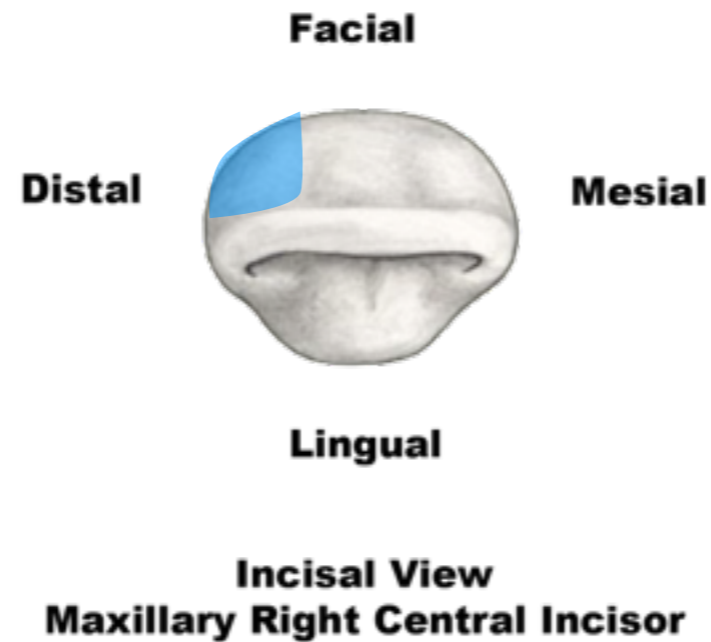

Anatomical Landmarks

Maxillary Right Central Incisor

anatomical crown

F.D.I. 11
Universal 8
Palmer 11

Anatomical Landmarks

Maxillary Right Central Incisor

anatomical crown

F.D.I. 11
Universal 8
Palmer 11

Anatomical Landmarks

Maxillary Right Central Incisor

middle labial lobe

F.D.I. | I
Universal 8
Palmer 1

Anatomical Landmarks

Maxillary Right Central Incisor

mesiolabial lobe

F.D.I. II
Universal 8
Palmer 11

Anatomical Landmarks

Maxillary Right Central Incisor

distolabial lobe

F.D.I. | I
Universal 8
Palmer 1

Anatomical Landmarks

Maxillary Right Central Incisor

mesiolabial
developmental
depression

F.D.I. 11
Universal 8
Palmer 11