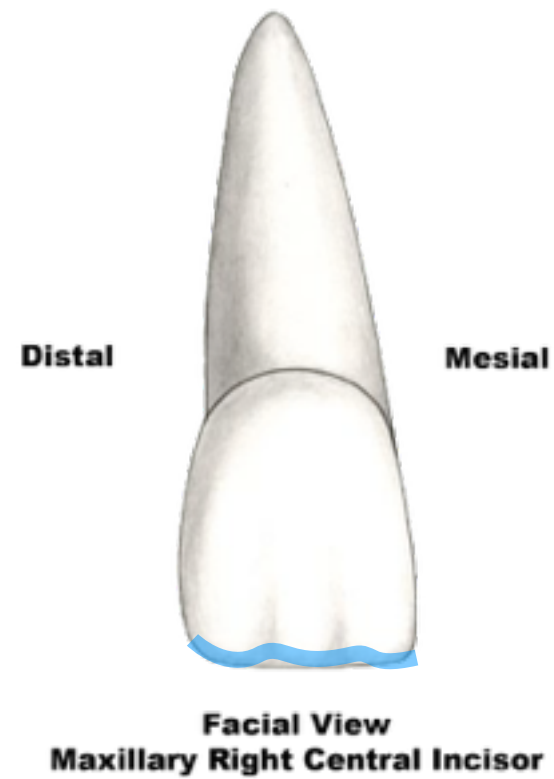

Anatomical Landmarks

Maxillary Right Central Incisor

incisal ridge

F.D.I. 11
Universal 8
Palmer 11