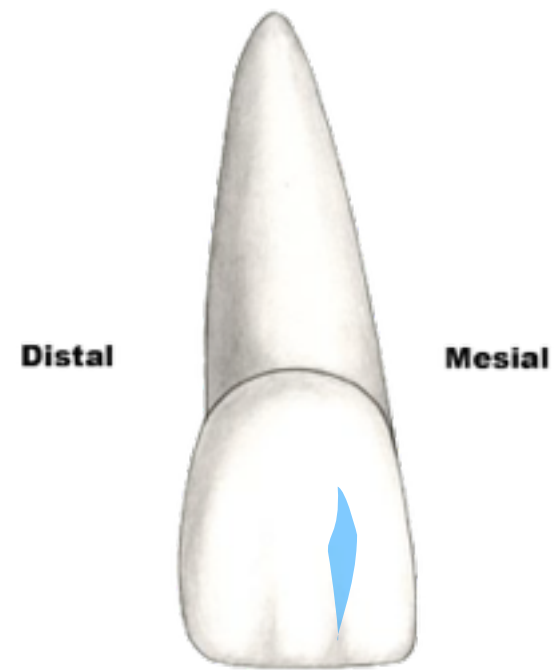

Anatomical Landmarks

Maxillary Right Central Incisor

anatomical crown

F.D.I. | I
Universal 8
Palmer 1

Anatomical Landmarks

Maxillary Right Central Incisor

cervical line or
cemento-enamel
junction or CEJ

Facial View
Maxillary Right Central Incisor

mesiolabial lobe

F.D.I. 11
Universal 8
Palmer 11

Anatomical Landmarks

Maxillary Right Central Incisor

distolabial lobe

Facial View
Maxillary Right Central Incisor

F.D.I. | I
Universal 8
Palmer 1

Anatomical Landmarks

Maxillary Right Central Incisor

labial crest of
curvature

F.D.I. | I
Universal 8
Palmer 1

Anatomical Landmarks

Maxillary Right Central Incisor

mesiolabial
developmental
depression

Facial View
Maxillary Right Central Incisor

F.D.I. 11
Universal 8
Palmer 11

Anatomical Landmarks

Maxillary Right Central Incisor

distolabial
developmental
depression

Facial View
Maxillary Right Central Incisor

F.D.I. 11
Universal 8
Palmer 11

Anatomical Landmarks