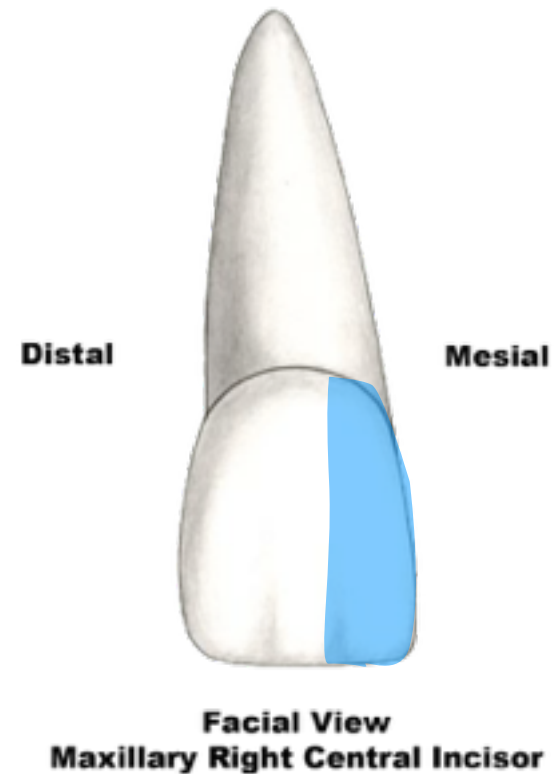

Anatomical Landmarks

Maxillary Right Central Incisor

anatomical crown

F.D.I. | I
Universal 8
Palmer 1

Anatomical Landmarks

Maxillary Right Central Incisor

cervical line or
cemento-enamel
junction or CEJ

Facial View
Maxillary Right Central Incisor

apex of root

F.D.I. | I
Universal 8
Palmer 1

Anatomical Landmarks

Maxillary Right Central Incisor

middle labial lobe

F.D.I. 11
Universal 8
Palmer 11

Anatomical Landmarks

Maxillary Right Central Incisor

mesiolabial lobe

F.D.I. 11
Universal 8
Palmer 11

Anatomical Landmarks

Maxillary Right Central Incisor

distolabial lobe

Facial View
Maxillary Right Central Incisor

F.D.I. | I
Universal 8
Palmer 1

Anatomical Landmarks

Maxillary Right Central Incisor

labial crest of
curvature

F.D.I. | I
Universal 8
Palmer 1

Anatomical Landmarks

Maxillary Right Central Incisor

mesiolabial
developmental
depression

Facial View
Maxillary Right Central Incisor