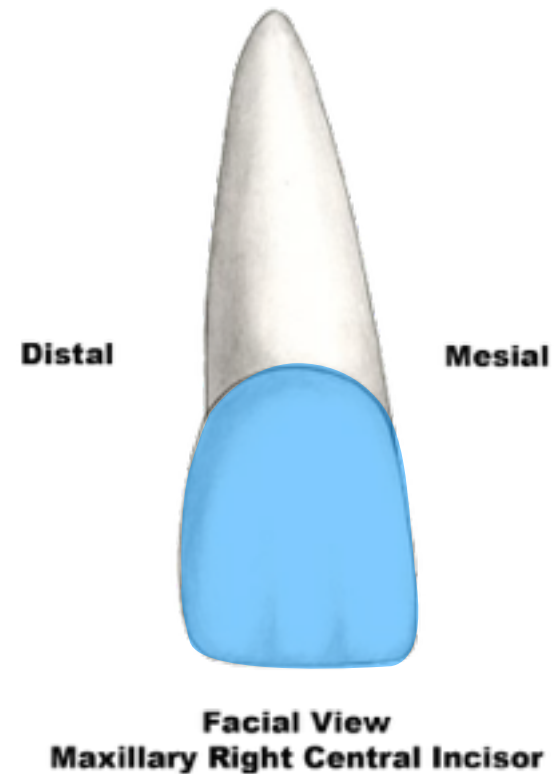

Anatomical Landmarks

Maxillary Right Central Incisor

anatomical crown

F.D.I. | I
Universal 8
Palmer 1

Anatomical Landmarks

Maxillary Right Central Incisor

cervical line or
cemento-enamel
junction or CEJ

Facial View
Maxillary Right Central Incisor

F.D.I. 11
Universal 8
Palmer 11

Anatomical Landmarks

Maxillary Right Central Incisor

anatomical root

Facial View
Maxillary Right Central Incisor

F.D.I. | I
Universal 8
Palmer 1

Anatomical Landmarks

Maxillary Right Central Incisor

mesiolabial lobe

F.D.I. 11
Universal 8
Palmer 11

Anatomical Landmarks

Maxillary Right Central Incisor

distolabial lobe

Facial View
Maxillary Right Central Incisor

F.D.I. | I
Universal 8
Palmer 1

Anatomical Landmarks

Maxillary Right Central Incisor

labial crest of
curvature

F.D.I. | I
Universal 8
Palmer 1

Anatomical Landmarks

Maxillary Right Central Incisor

mesiolabial
developmental
depression

Facial View
Maxillary Right Central Incisor