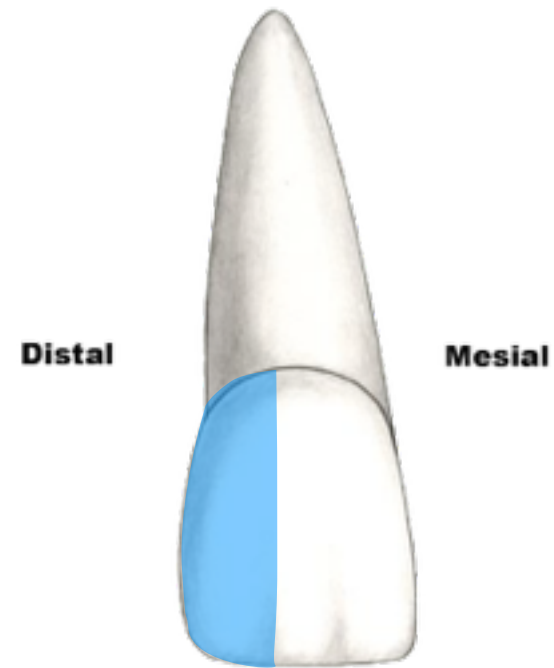

Anatomical Landmarks

Maxillary Right Central Incisor

anatomical crown

F.D.I. | I
Universal 8
Palmer 1

Anatomical Landmarks

Maxillary Right Central Incisor

cervical line or
cemento-enamel
junction or CEJ

Facial View
Maxillary Right Central Incisor

mesiolabial lobe

F.D.I. 11
Universal 8
Palmer 11

Anatomical Landmarks

Maxillary Right Central Incisor

distolabial lobe

Facial View
Maxillary Right Central Incisor

F.D.I. | I
Universal 8
Palmer 1

Anatomical Landmarks

Maxillary Right Central Incisor

labial crest of
curvature

F.D.I. | I
Universal 8
Palmer 1

Anatomical Landmarks

Maxillary Right Central Incisor

mesiolabial
developmental
depression

Facial View
Maxillary Right Central Incisor