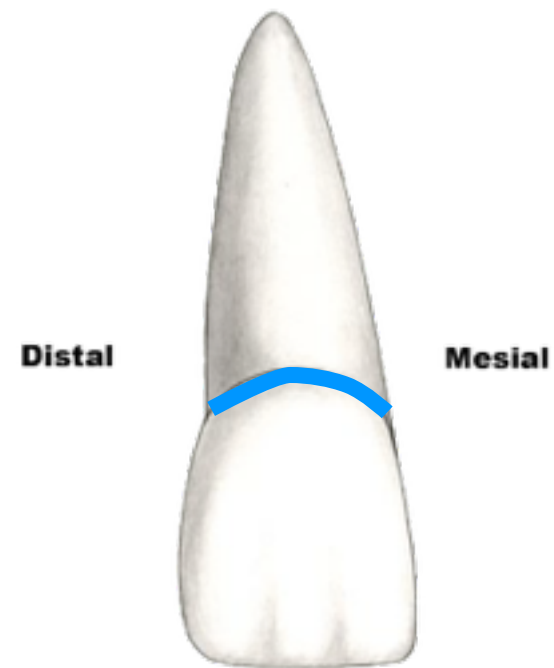

Anatomical Landmarks

Maxillary Right Central Incisor

anatomical crown

F.D.I. | I
Universal 8
Palmer 1

Anatomical Landmarks

Maxillary Right Central Incisor

cervical line or
cemento-enamel
junction or CEJ

Facial View
Maxillary Right Central Incisor

F.D.I. 11
Universal 8
Palmer 11

Anatomical Landmarks

Maxillary Right Central Incisor

anatomical root

Facial View
Maxillary Right Central Incisor

F.D.I. | I
Universal 8
Palmer 1

Anatomical Landmarks

Maxillary Right Central Incisor

mesiolabial lobe

F.D.I. 11
Universal 8
Palmer 11

Anatomical Landmarks

Maxillary Right Central Incisor

distolabial lobe

Facial View
Maxillary Right Central Incisor

F.D.I. | I
Universal 8
Palmer 1

Anatomical Landmarks

Maxillary Right Central Incisor

labial crest of
curvature

F.D.I. | I
Universal 8
Palmer 1

Anatomical Landmarks

Maxillary Right Central Incisor

mesiolabial
developmental
depression

Facial View
Maxillary Right Central Incisor