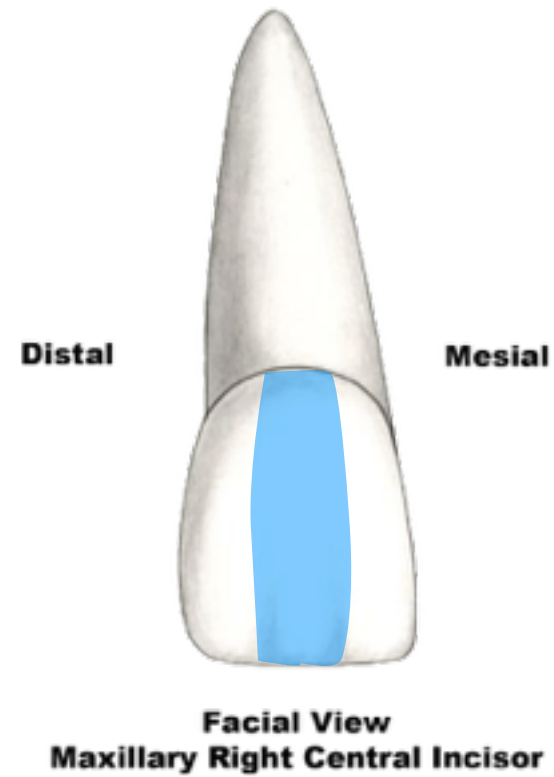

Anatomical Landmarks

Maxillary Right Central Incisor

anatomical crown

F.D.I. | I
Universal 8
Palmer 1

Anatomical Landmarks

Maxillary Right Central Incisor

cervical line or
cemento-enamel
junction or CEJ

Facial View
Maxillary Right Central Incisor

apex of root

F.D.I. | I
Universal 8
Palmer 1

Anatomical Landmarks

Maxillary Right Central Incisor

middle labial lobe

F.D.I. 11
Universal 8
Palmer 11

Anatomical Landmarks

Maxillary Right Central Incisor

mesiolabial lobe

F.D.I. 11
Universal 8
Palmer 11

Anatomical Landmarks

Maxillary Right Central Incisor

distolabial lobe

Facial View
Maxillary Right Central Incisor

F.D.I. | I
Universal 8
Palmer 1

Anatomical Landmarks

Maxillary Right Central Incisor

labial crest of
curvature

F.D.I. | I
Universal 8
Palmer 1

Anatomical Landmarks

Maxillary Right Central Incisor

mesiolabial
developmental
depression

Facial View
Maxillary Right Central Incisor