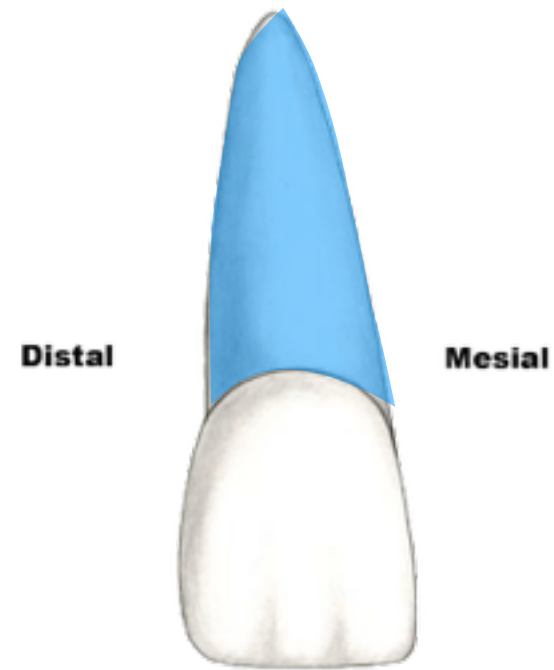

Anatomical Landmarks

Maxillary Right Central Incisor

anatomical crown

F.D.I. | I
Universal 8
Palmer 1

Anatomical Landmarks

Maxillary Right Central Incisor

cervical line or
cemento-enamel
junction or CEJ

Facial View
Maxillary Right Central Incisor

F.D.I. 11
Universal 8
Palmer 11

Anatomical Landmarks

Maxillary Right Central Incisor

anatomical root

Facial View
Maxillary Right Central Incisor

F.D.I. | I
Universal 8
Palmer 1

Anatomical Landmarks

Maxillary Right Central Incisor

mesiolabial lobe

F.D.I. 11
Universal 8
Palmer 11

Anatomical Landmarks

Maxillary Right Central Incisor

distolabial lobe

Facial View
Maxillary Right Central Incisor

F.D.I. | I
Universal 8
Palmer 1

Anatomical Landmarks

Maxillary Right Central Incisor

labial crest of
curvature

F.D.I. | I
Universal 8
Palmer 1

Anatomical Landmarks

Maxillary Right Central Incisor

mesiolabial
developmental
depression

Facial View
Maxillary Right Central Incisor