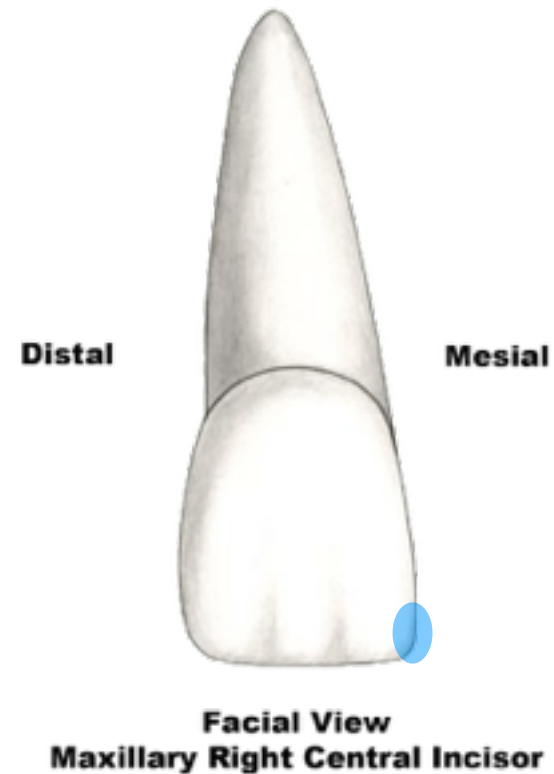

Anatomical Landmarks

Maxillary Right Central Incisor

anatomical crown

F.D.I. | I
Universal 8
Palmer 1

Anatomical Landmarks

Maxillary Right Central Incisor

cervical line or
cemento-enamel
junction or CEJ

Facial View
Maxillary Right Central Incisor

Maxillary Right Central Incisor

labial crest of
curvature

F.D.I. | I
Universal 8
Palmer 1

Anatomical Landmarks

Maxillary Right Central Incisor

mesiolabial
developmental
depression

Facial View
Maxillary Right Central Incisor

F.D.I. 11
Universal 8
Palmer 11

Anatomical Landmarks

Maxillary Right Central Incisor

distolabial
developmental
depression

Facial View
Maxillary Right Central Incisor

F.D.I. 11
Universal 8
Palmer 11

Anatomical Landmarks

Maxillary Right Central Incisor

mesial crest of
curvature

F.D.I. 11
Universal 8
Palmer 11

Anatomical Landmarks

Maxillary Right Central Incisor

distal crest of
curvature

F.D.I. 11
Universal 8
Palmer 11

Anatomical Landmarks