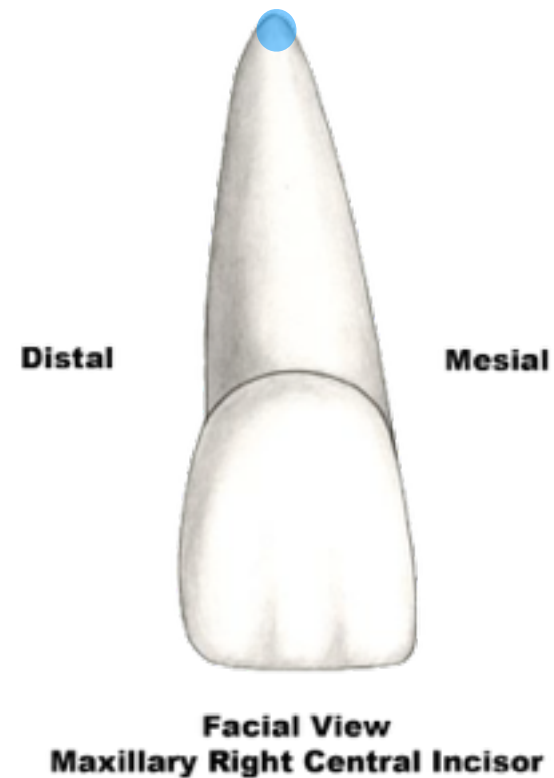

Anatomical Landmarks

Maxillary Right Central Incisor

anatomical crown

F.D.I. | I
Universal 8
Palmer 1

Anatomical Landmarks

Maxillary Right Central Incisor

cervical line or
cemento-enamel
junction or CEJ

Facial View
Maxillary Right Central Incisor

F.D.I. 11
Universal 8
Palmer 11

Anatomical Landmarks

Maxillary Right Central Incisor

anatomical root

Facial View
Maxillary Right Central Incisor

F.D.I. | I
Universal 8
Palmer 1

Anatomical Landmarks

Maxillary Right Central Incisor

apex of root

F.D.I. | I
Universal 8
Palmer 1

Anatomical Landmarks

Maxillary Right Central Incisor

middle labial lobe

F.D.I. 11
Universal 8
Palmer 11

Anatomical Landmarks

Maxillary Right Central Incisor

mesiolabial lobe

F.D.I. 11
Universal 8
Palmer 11

Anatomical Landmarks

Maxillary Right Central Incisor

distolabial lobe

Facial View
Maxillary Right Central Incisor

F.D.I. | I
Universal 8
Palmer 1

Anatomical Landmarks