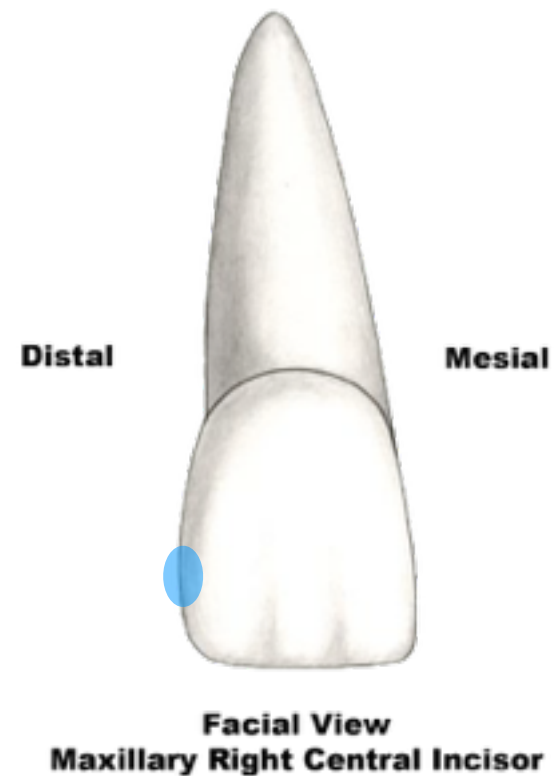

Anatomical Landmarks

Maxillary Right Central Incisor

anatomical crown

F.D.I. | I
Universal 8
Palmer 1

Anatomical Landmarks

Maxillary Right Central Incisor

cervical line or
cemento-enamel
junction or CEJ

Facial View
Maxillary Right Central Incisor

F.D.I. 11
Universal 8
Palmer 11

Anatomical Landmarks

Maxillary Right Central Incisor

distolabial
developmental
depression

Facial View
Maxillary Right Central Incisor

F.D.I. 11
Universal 8
Palmer 11

Anatomical Landmarks

Maxillary Right Central Incisor

mesial crest of
curvature

F.D.I. 11
Universal 8
Palmer 11

Anatomical Landmarks

Maxillary Right Central Incisor

distal crest of
curvature

F.D.I. 11
Universal 8
Palmer 11

Anatomical Landmarks