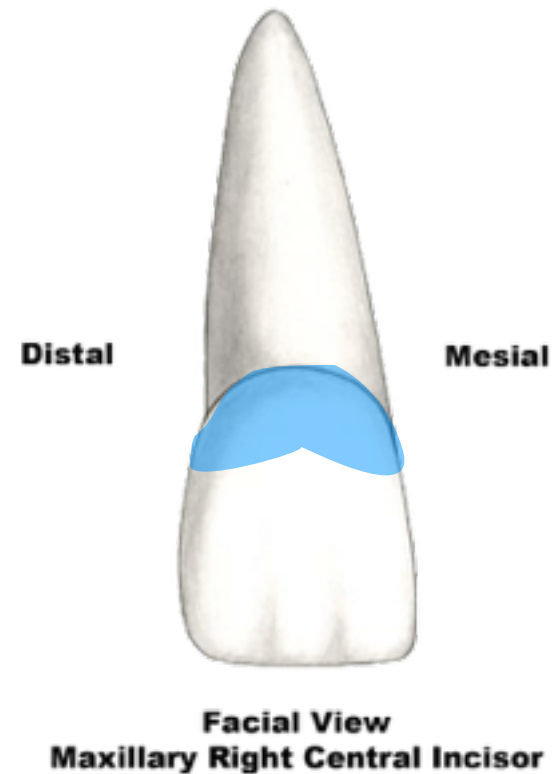

Anatomical Landmarks

Maxillary Right Central Incisor

anatomical crown

F.D.I. | I
Universal 8
Palmer 1

Anatomical Landmarks

Maxillary Right Central Incisor

cervical line or
cemento-enamel
junction or CEJ

Facial View
Maxillary Right Central Incisor

mesiolabial lobe

F.D.I. 11
Universal 8
Palmer 11

Anatomical Landmarks

Maxillary Right Central Incisor

distolabial lobe

Facial View
Maxillary Right Central Incisor

F.D.I. | I
Universal 8
Palmer 1

Anatomical Landmarks

Maxillary Right Central Incisor

labial crest of
curvature

F.D.I. | I
Universal 8
Palmer 1

Anatomical Landmarks

Maxillary Right Central Incisor

mesiolabial
developmental
depression

Facial View
Maxillary Right Central Incisor