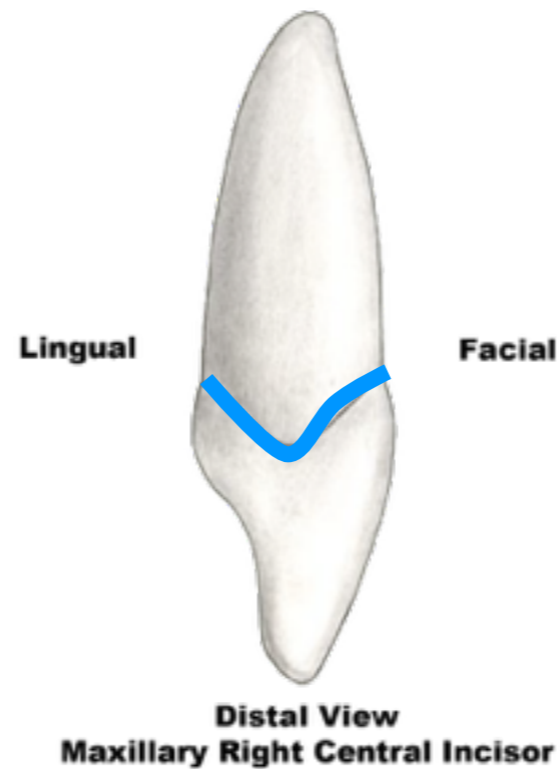

Anatomical Landmarks

Maxillary Right Central Incisor

anatomical crown

F.D.I. | I
Universal 8
Palmer 1

Anatomical Landmarks

Maxillary Right Central Incisor

**cervical line or
cemento-enamel
junction or CEJ**

F.D.I. 11
Universal 8
Palmer 11

Anatomical Landmarks

Maxillary Right Central Incisor

anatomical root

F.D.I. 11
Universal 8
Palmer 11

Anatomical Landmarks

Maxillary Right Central Incisor

distolabial lobe

F.D.I. 11
Universal 8
Palmer 11

Anatomical Landmarks

Maxillary Right Central Incisor

labial crest of
curvature

F.D.I. 11
Universal 8
Palmer 11

Anatomical Landmarks

Maxillary Right Central Incisor

lingual lobe