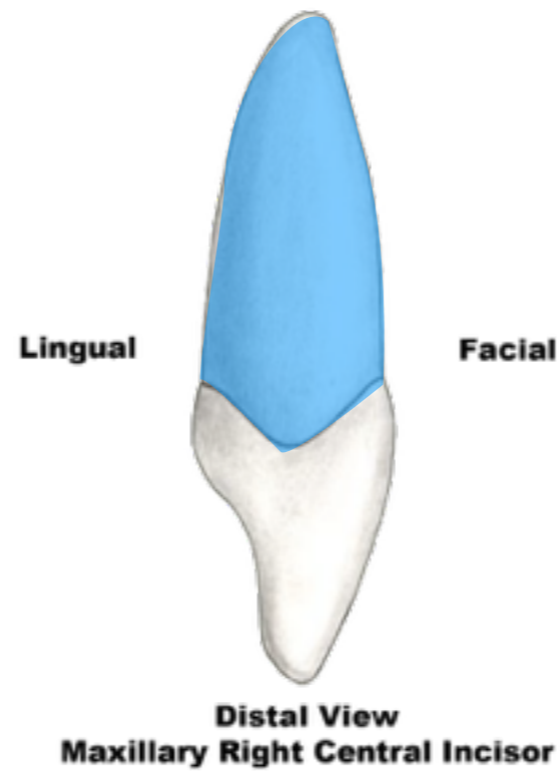

Anatomical Landmarks

Maxillary Right Central Incisor

anatomical crown

F.D.I. | I
Universal 8
Palmer 1

Anatomical Landmarks

Maxillary Right Central Incisor

**cervical line or
cemento-enamel
junction or CEJ**

F.D.I. 11
Universal 8
Palmer 11

Anatomical Landmarks

Maxillary Right Central Incisor

anatomical root

F.D.I. 11
Universal 8
Palmer 11

Anatomical Landmarks

Maxillary Right Central Incisor

distolabial lobe

F.D.I. 11
Universal 8
Palmer 11

Anatomical Landmarks

Maxillary Right Central Incisor

labial crest of
curvature

F.D.I. 11
Universal 8
Palmer 11

Anatomical Landmarks

Maxillary Right Central Incisor

lingual lobe