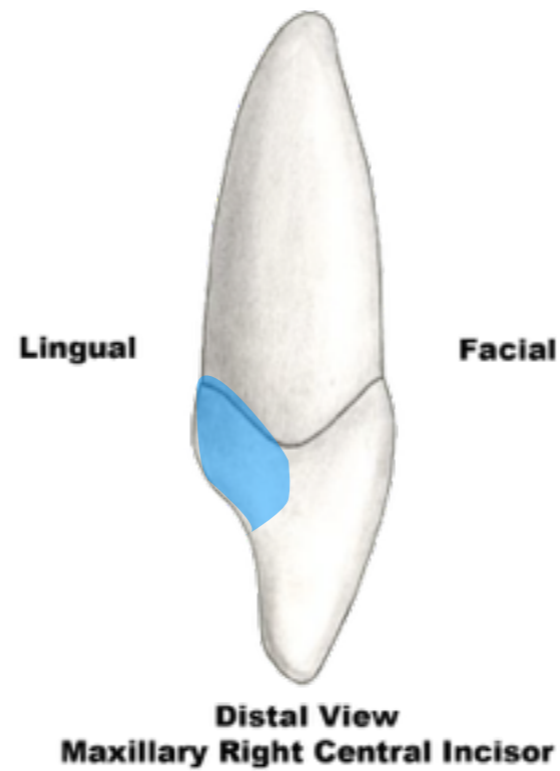

Anatomical Landmarks

Maxillary Right Central Incisor

anatomical crown

F.D.I. | I
Universal 8
Palmer 1

Anatomical Landmarks

Maxillary Right Central Incisor

**cervical line or
cemento-enamel
junction or CEJ**

F.D.I. 11
Universal 8
Palmer 11

Anatomical Landmarks

Maxillary Right Central Incisor

anatomical root

F.D.I. 11
Universal 8
Palmer 11

Anatomical Landmarks

Maxillary Right Central Incisor

distolabial lobe

F.D.I. 11
Universal 8
Palmer 11

Anatomical Landmarks

Maxillary Right Central Incisor

labial crest of
curvature

F.D.I. 11
Universal 8
Palmer 11

Anatomical Landmarks

Maxillary Right Central Incisor

lingual lobe

F.D.I. | I
Universal 8
Palmer 1

Anatomical Landmarks

Maxillary Right Central Incisor

lingual crest of
curvature

F.D.I. 11
Universal 8
Palmer 11

Anatomical Landmarks

Maxillary Right Central Incisor

distal crest of
curvature