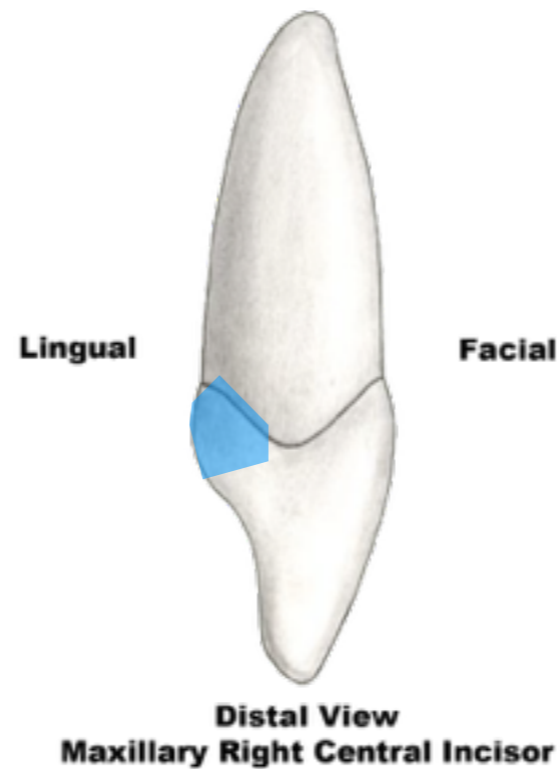

Anatomical Landmarks

Maxillary Right Central Incisor

anatomical crown

F.D.I. | I
Universal 8
Palmer 1

Anatomical Landmarks

Maxillary Right Central Incisor

**cervical line or
cemento-enamel
junction or CEJ**

F.D.I. 11
Universal 8
Palmer 11

Anatomical Landmarks

Maxillary Right Central Incisor

anatomical root

F.D.I. 11
Universal 8
Palmer 11

Anatomical Landmarks

Maxillary Right Central Incisor

distolabial lobe

F.D.I. 11
Universal 8
Palmer 11

Anatomical Landmarks

Maxillary Right Central Incisor

labial crest of
curvature

F.D.I. 11
Universal 8
Palmer 11

Anatomical Landmarks

Maxillary Right Central Incisor

lingual lobe

F.D.I. | I
Universal 8
Palmer 1

Anatomical Landmarks

Maxillary Right Central Incisor

lingual crest of
curvature

F.D.I. 11
Universal 8
Palmer 11

Anatomical Landmarks

Maxillary Right Central Incisor

distal crest of
curvature