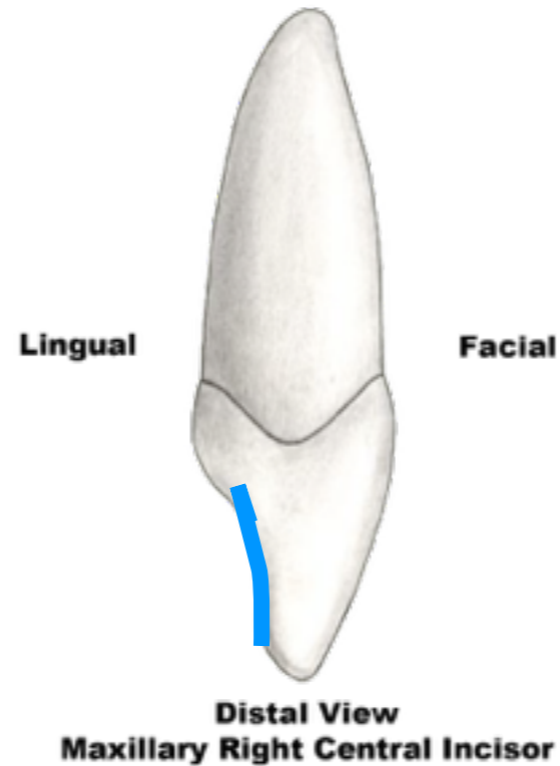

Anatomical Landmarks

Maxillary Right Central Incisor

anatomical crown

F.D.I. | I
Universal 8
Palmer 1

Anatomical Landmarks

Maxillary Right Central Incisor

**cervical line or
cemento-enamel
junction or CEJ**

F.D.I. 11
Universal 8
Palmer 11

Anatomical Landmarks

Maxillary Right Central Incisor

labial crest of
curvature

F.D.I. 11
Universal 8
Palmer 11

Anatomical Landmarks

Maxillary Right Central Incisor

lingual lobe

F.D.I. | I
Universal 8
Palmer 1

Anatomical Landmarks

Maxillary Right Central Incisor

lingual crest of
curvature

F.D.I. 11
Universal 8
Palmer 11

Anatomical Landmarks

Maxillary Right Central Incisor

distal crest of
curvature

F.D.I. 11
Universal 8
Palmer 11

Anatomical Landmarks

Maxillary Right Central Incisor

distal marginal ridge

F.D.I. 11
Universal 8
Palmer 11

Anatomical Landmarks

Maxillary Right Central Incisor

incisal ridge