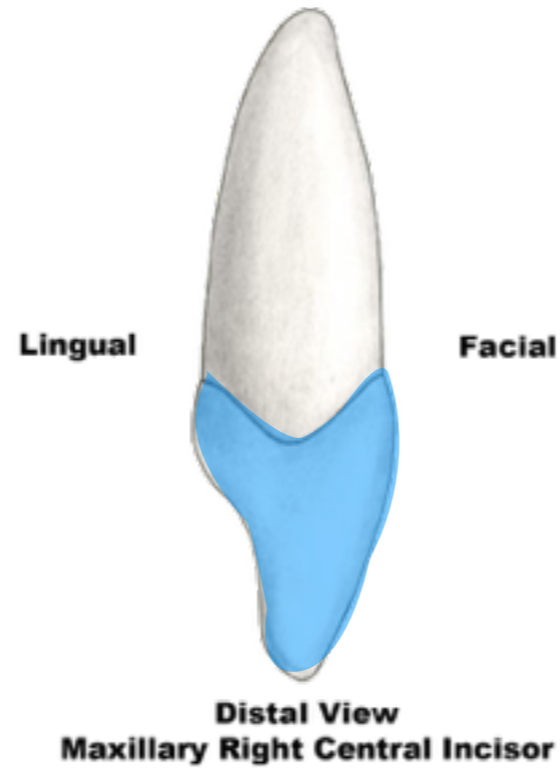

Anatomical Landmarks

Maxillary Right Central Incisor

anatomical crown

F.D.I. | I
Universal 8
Palmer 1

Anatomical Landmarks

Maxillary Right Central Incisor

**cervical line or
cemento-enamel
junction or CEJ**

F.D.I. 11
Universal 8
Palmer 11

Anatomical Landmarks

Maxillary Right Central Incisor

anatomical root

F.D.I. 11
Universal 8
Palmer 11

Anatomical Landmarks

Maxillary Right Central Incisor

distolabial lobe

F.D.I. 11
Universal 8
Palmer 11

Anatomical Landmarks

Maxillary Right Central Incisor

labial crest of
curvature

F.D.I. 11
Universal 8
Palmer 11

Anatomical Landmarks

Maxillary Right Central Incisor

lingual lobe