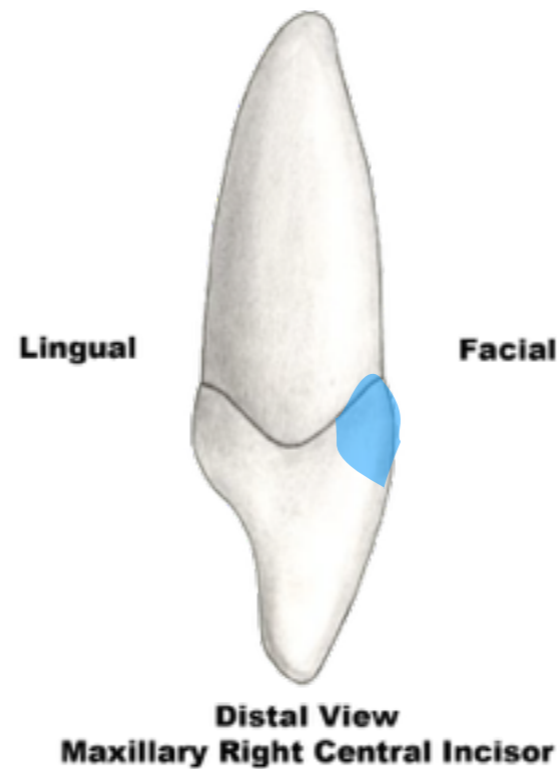

Anatomical Landmarks

Maxillary Right Central Incisor

anatomical crown

F.D.I. | I
Universal 8
Palmer 1

Anatomical Landmarks

Maxillary Right Central Incisor

**cervical line or
cemento-enamel
junction or CEJ**

F.D.I. 11
Universal 8
Palmer 11

Anatomical Landmarks

Maxillary Right Central Incisor

anatomical root

F.D.I. 11
Universal 8
Palmer 11

Anatomical Landmarks

Maxillary Right Central Incisor

distolabial lobe

F.D.I. 11
Universal 8
Palmer 11

Anatomical Landmarks

Maxillary Right Central Incisor

labial crest of
curvature

F.D.I. 11
Universal 8
Palmer 11

Anatomical Landmarks

Maxillary Right Central Incisor

lingual lobe

F.D.I. | I
Universal 8
Palmer 1

Anatomical Landmarks

Maxillary Right Central Incisor

lingual crest of
curvature

F.D.I. 11
Universal 8
Palmer 11

Anatomical Landmarks

Maxillary Right Central Incisor

distal crest of
curvature