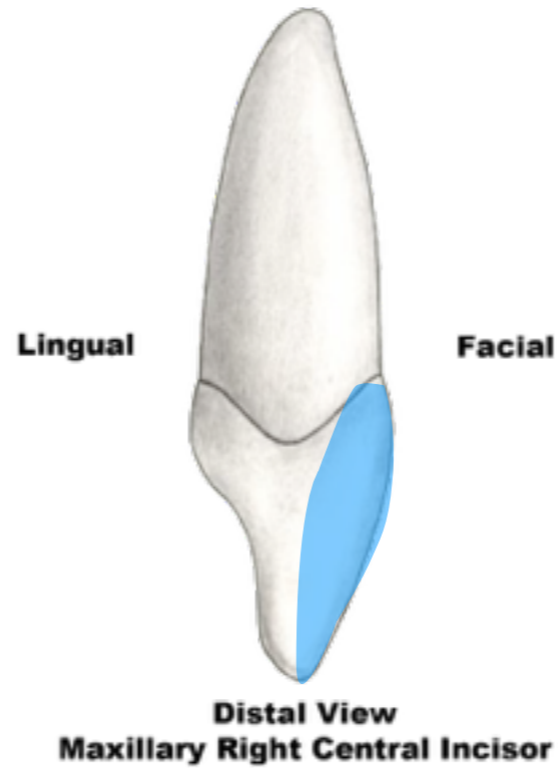

Anatomical Landmarks

Maxillary Right Central Incisor

anatomical crown

F.D.I. | I
Universal 8
Palmer 1

Anatomical Landmarks

Maxillary Right Central Incisor

**cervical line or
cemento-enamel
junction or CEJ**

F.D.I. 11
Universal 8
Palmer 11

Anatomical Landmarks

Maxillary Right Central Incisor

anatomical root

F.D.I. 11
Universal 8
Palmer 11

Anatomical Landmarks

Maxillary Right Central Incisor

distolabial lobe

F.D.I. 11
Universal 8
Palmer 11

Anatomical Landmarks

Maxillary Right Central Incisor

labial crest of
curvature

F.D.I. 11
Universal 8
Palmer 11

Anatomical Landmarks

Maxillary Right Central Incisor

lingual lobe

F.D.I. | I
Universal 8
Palmer 1

Anatomical Landmarks

Maxillary Right Central Incisor

lingual crest of
curvature

F.D.I. 11
Universal 8
Palmer 11

Anatomical Landmarks

Maxillary Right Central Incisor

distal crest of
curvature