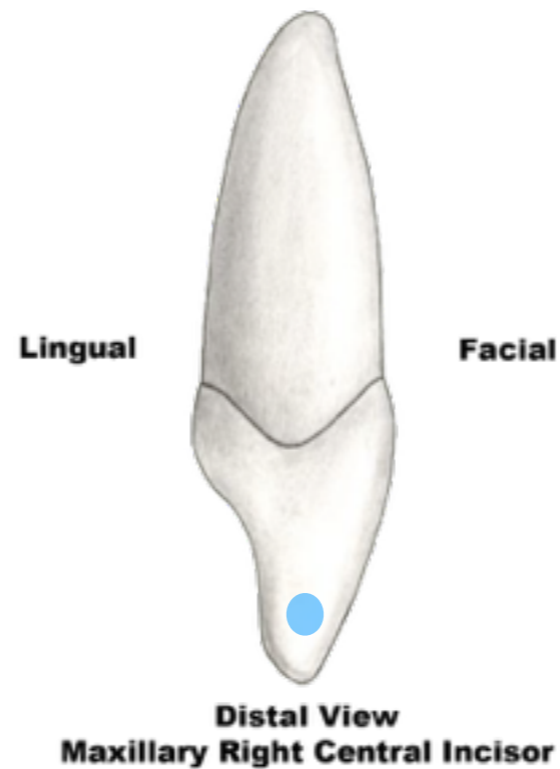

Anatomical Landmarks

Maxillary Right Central Incisor

anatomical crown

F.D.I. | I
Universal 8
Palmer 1

Anatomical Landmarks

Maxillary Right Central Incisor

**cervical line or
cemento-enamel
junction or CEJ**

F.D.I. 11
Universal 8
Palmer 11

Anatomical Landmarks

Maxillary Right Central Incisor

labial crest of
curvature

F.D.I. 11
Universal 8
Palmer 11

Anatomical Landmarks

Maxillary Right Central Incisor

lingual lobe

F.D.I. | I
Universal 8
Palmer 1

Anatomical Landmarks

Maxillary Right Central Incisor

lingual crest of
curvature

F.D.I. 11
Universal 8
Palmer 11

Anatomical Landmarks

Maxillary Right Central Incisor

distal crest of
curvature

F.D.I. 11
Universal 8
Palmer 11

Anatomical Landmarks

Maxillary Right Central Incisor

distal marginal ridge

F.D.I. 11
Universal 8
Palmer 11

Anatomical Landmarks

Maxillary Right Central Incisor

incisal ridge