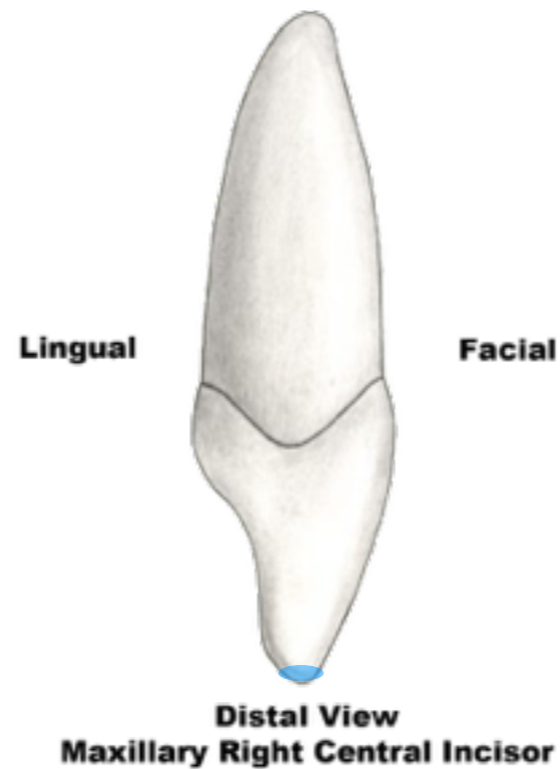

Anatomical Landmarks

Maxillary Right Central Incisor

anatomical crown

F.D.I. | I
Universal 8
Palmer 1

Anatomical Landmarks

Maxillary Right Central Incisor

**cervical line or
cemento-enamel
junction or CEJ**

F.D.I. 11
Universal 8
Palmer 11

Anatomical Landmarks

Maxillary Right Central Incisor

distal marginal ridge

F.D.I. 11
Universal 8
Palmer 11

Anatomical Landmarks

Maxillary Right Central Incisor

incisal ridge